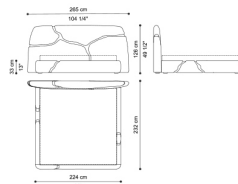

Brass plate with RC monogram on bed frame side.

C.ELG.312.A

Bed for mattress 180 x 200
cm

C.ELG.312.B

Bed for mattress 200 x 200
cm

Standard features

L 265 D 232 H 126 cm
L 104.33 D 91.34 H 49.61 in

Standard features

L 265 D 232 H 126 cm
L 104.33 D 91.34 H 49.61 in

Elgon

BEDS

UPHOLSTERY

Leather cat. A

Leather cat. B

See the detailed files in the "Technical information" section