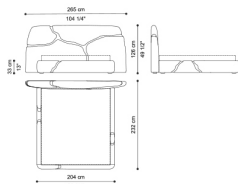

Brass plate with RC monogram on bed frame side.

C.ELG.312.A

Bed for mattress 180 x 200
cm

C.ELG.312.B

Bed for mattress 200 x 200
cm

Standard features

L 265 D 232 H 126 cm
L 104.33 D 91.34 H 49.61 in

Standard features

L 265 D 232 H 126 cm
L 104.33 D 91.34 H 49.61 in

Elgon

BEDS

UPHOLSTERY

Leather cat. A

Leather cat. B

See the detailed files in the "Technical information" section