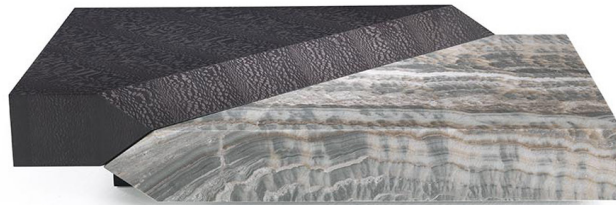

Vermeer

SIDE/CENTRAL TABLES

Vermeer

SIDE/CENTRAL TABLES

Central table with structure in multilayer wood. Top veneered in glossy Oak Dyed Wengé, with one half in marble cat. A.

VER.231.B also available with one half veneered in glossy Grey or Rose Carbalho or in glossy Eucalyptus Frisé and one half in marble cat. A or onyx (on demand).

C.VER.231.A

Central table

C.VER.231.B

Central table

C.VER.231.C

Central table

Standard features

L 140 D 140 H 30 cm
L 55.12 D 55.12 H 11.81 in

Standard features

L 144 D 90 H 30 cm
L 56.69 D 35.43 H 11.81 in

Standard features

L 100 D 100 H 30 cm
L 39.37 D 39.37 H 11.81 in

Vermeer

SIDE/CENTRAL TABLES

STRUCTURE

Wood

Oak
Veneered
Dyed Wengé

Rose
Carbalho
Veneered

Grey
Carbalho
Veneered

Eucalyptus
Frisé
Veneered

Marble

Black
Marquinia

Black & Gold

Emperador
Dark