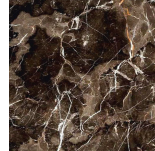

Vermeer

SIDE/CENTRAL TABLES

Vermeer

SIDE/CENTRAL TABLES

Central table with structure in multilayer wood. Top veneered in glossy Oak Dyed Wengé, with one half in marble cat. A.

VER.231.B also available with one half veneered in glossy Grey or Rose Carbalho or in glossy Eucalyptus Frisé and one half in marble cat. A or onyx (on demand).

Oak
Veneered
Dyed Wengé

Rose
Carbalho
Veneered

Grey
Carbalho
Veneered

Eucalyptus
Frisé
Veneered

Marble

Black
Marquinia

Black & Gold

Emperador
Dark

Travertino
Navona

Bianco
Carrara

Onyx

White Onyx

Verde Giada
Onyx

Grey Onyx

Emerald
Onyx