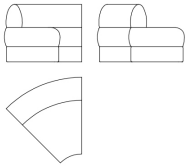

L 110 D 100 H 75 cm
L 43.31 D 39.37 H 29.53 in

F.AL2.213.T

Sectional sofa central element large

Standard features

L 125 D 100 H 75 cm
L 49.21 D 39.37 H 29.53 in

F.AL2.213.C

Sectional sofa central element small

Standard features

L 80 D 100 H 75 cm
L 31.5 D 39.37 H 29.53 in

F.AL2.213.D

Sectional sofa corner element large

Standard features

L 140 D 140 H 75 cm
L 55.12 D 55.12 H 29.53 in

F.AL2.213.U

Sectional sofa corner element small

Standard features

L 99 D 117 H 75 cm
L 38.98 D 46.06 H 29.53 in

F.AL2.213.P

Sectional sofa chaise-longue
element - left

Standard features

L 100 D 145 H 75 cm
L 39.37 D 57.09 H 29.53 in

F.AL2.213.Q

Sectional sofa chaise-longue
element - right

Standard features

L 100 D 145 H 75 cm
L 39.37 D 57.09 H 29.53 in

F.AL2.213.Y

Sectional sofa pouf element large

Standard features

L 125 D 125 H 45 cm
L 49.21 D 49.21 H 17.72 in

F.AL2.213.X

Sectional sofa pouf element small