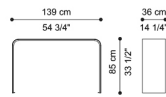

Brass plate with RC monogram on console side.

Console must be fixed to the wall.

C.WAT.521.A

Console

C.WAT.521.B

Console

Standard features

L 133 D 45 H 73 cm
L 52.36 D 17.72 H 28.74 in

Standard features

L 139 D 36 H 85 cm
L 54.72 D 14.17 H 33.46 in

Watamu

CONSOLES

STRUCTURE

Metal

Brushed
Gold

Brushed
Bronze