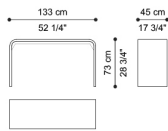

Brass plate with RC monogram on console side.

Console must be fixed to the wall.

C.WAT.521.A

Console

C.WAT.521.B

Console

Standard features

L 133 D 45 H 73 cm
L 52.36 D 17.72 H 28.74 in

Standard features

L 139 D 36 H 85 cm
L 54.72 D 14.17 H 33.46 in

Watamu

CONSOLES

STRUCTURE

Metal

Brushed
Gold

Brushed
Bronze