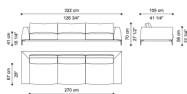

Standard features
L 326 D 105 H 70 cm
L 128.35 D 41.34 H 27.56 in

C.VIK.211.F

Large 2-seater sofa with small table on the back - 2 structural cushions included

Standard features
L 282 D 146 H 70 cm
L 111.02 D 57.48 H 27.56 in

C.VIK.211.H

Large 2-seater sofa with small table on the left - 2 structural cushions included

Standard features
L 329 D 105 H 70 cm
L 129.53 D 41.34 H 27.56 in

C.VIK.211.I

Large 2-seater sofa with small table on the right - 2 structural cushions included

Standard features
L 329 D 105 H 70 cm
L 129.53 D 41.34 H 27.56 in

C.VIK.211.C

2-seater sofa without small table - 2 structural cushions included

Standard features
L 232 D 105 H 70 cm
L 91.34 D 41.34 H 27.56 in