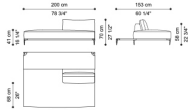

Standard features
L 253 D 105 H 70 cm
L 99.61 D 41.34 H 27.56 in

C.VIK.213.E

Sectional sofa corner element E with small table - 4 structural cushions 50 x 50 cm included

Standard features
L 200 D 200 H 70 cm
L 78.74 D 78.74 H 27.56 in

C.VIK.213.M

Sectional sofa left element M with small table - 2 structural cushions included

Standard features
L 303 D 105 H 70 cm
L 119.29 D 41.34 H 27.56 in

C.VIK.213.N

Sectional sofa right element N with small table 2 structural cushions included

Standard features
L 303 D 105 H 70 cm
L 119.29 D 41.34 H 27.56 in

C.VIK.213.F

Sectional sofa left element F with short back and small table - 1 structural cushion included

Standard features
L 200 D 154 H 70 cm
L 78.74 D 60.63 H 27.56 in

Standard features
L 206 D 105 H 70 cm
L 81.1 D 41.34 H 27.56 in

C.VIK.213.D

Sectional sofa right element D without small table - 2 structural cushions included

Standard features
L 206 D 105 H 70 cm
L 81.1 D 41.34 H 27.56 in