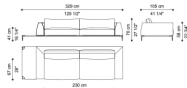

C.VIK.213.H

Sectional sofa left element H with short back and without small table - 1 structural cushion included

Standard features
L 200 D 105 H 70 cm
L 78.74 D 41.34 H 27.56 in

C.VIK.213.I

Sectional sofa right element I with short back and without small table - 1 structural cushion included

Standard features
L 200 D 105 H 70 cm
L 78.74 D 41.34 H 27.56 in

C.VIK.211.A

2-seater sofa with left small table - 2 structural cushions included

Standard features
L 279 D 105 H 70 cm
L 109.84 D 41.34 H 27.56 in

C.VIK.211.B

2-seater sofa with right small table - 2 structural cushions included

Standard features
L 279 D 105 H 70 cm
L 109.84 D 41.34 H 27.56 in

C.VIK.211.D

2-seater sofa with small table on left and right - 2 structural cushions included

Standard features
L 326 D 105 H 70 cm
L 128.35 D 41.34 H 27.56 in

C.VIK.211.F

Large 2-seater sofa with small table on the back - 2 structural cushions included

Standard features
L 282 D 146 H 70 cm
L 111.02 D 57.48 H 27.56 in