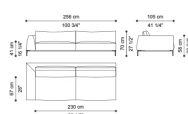

C.VIK.213.G

Sectional sofa right element G with short back and small table - 1 structural cushion included

Standard features
L 200 D 154 H 70 cm
L 78.74 D 60.63 H 27.56 in

C.VIK.213.C

Sectional sofa left element C without small table - 2 structural cushions included

Standard features
L 206 D 105 H 70 cm
L 81.1 D 41.34 H 27.56 in

C.VIK.213.D

Sectional sofa right element D without small table - 2 structural cushions included

Standard features
L 206 D 105 H 70 cm
L 81.1 D 41.34 H 27.56 in

C.VIK.213.J

Sectional sofa corner element J without small table - 4 structural cushions

Standard features
L 200 D 200 H 70 cm
L 78.74 D 78.74 H 27.56 in

C.VIK.213.L

Sectional sofa left element L without small table - 2 structural cushions included

Standard features
L 256 D 105 H 70 cm
L 100.79 D 41.34 H 27.56 in

C.VIK.213.K

Sectional sofa right element K without small table 2 structural cushions included

Standard features
L 256 D 105 H 70 cm
L 100.79 D 41.34 H 27.56 in