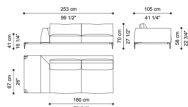

C.VIK.213.A

Sectional sofa left element A with small table - 2 structural cushions included

Standard features
L 253 D 105 H 70 cm
L 99.61 D 41.34 H 27.56 in

C.VIK.213.B

Sectional sofa right element B with small table - 2 structural cushions included

Standard features
L 253 D 105 H 70 cm
L 99.61 D 41.34 H 27.56 in

C.VIK.213.E

Sectional sofa corner element E with small table - 4 structural cushions 50 x 50 cm included

Standard features
L 200 D 200 H 70 cm
L 78.74 D 78.74 H 27.56 in

Standard features
L 206 D 105 H 70 cm
L 81.1 D 41.34 H 27.56 in

C.VIK.213.D

Sectional sofa right element D without small table - 2 structural cushions included

Standard features
L 206 D 105 H 70 cm
L 81.1 D 41.34 H 27.56 in

Standard features
L 256 D 105 H 70 cm
L 100.79 D 41.34 H 27.56 in

C.VIK.213.K

Sectional sofa right element K without small table 2 structural cushions included

Standard features
L 256 D 105 H 70 cm
L 100.79 D 41.34 H 27.56 in