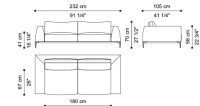

C.VIK.211.B

2-seater sofa with right small table - 2 structural cushions included

Standard features
L 279 D 105 H 70 cm
L 109.84 D 41.34 H 27.56 in

C.VIK.211.D

2-seater sofa with small table on left and right - 2 structural cushions included

Standard features
L 326 D 105 H 70 cm
L 128.35 D 41.34 H 27.56 in

C.VIK.211.F

Large 2-seater sofa with small table on the back - 2 structural cushions included

Standard features
L 282 D 146 H 70 cm
L 111.02 D 57.48 H 27.56 in

C.VIK.211.H

Large 2-seater sofa with small table on the left - 2 structural cushions included

Standard features
L 329 D 105 H 70 cm
L 129.53 D 41.34 H 27.56 in

C.VIK.211.I

Large 2-seater sofa with small table on the right - 2 structural cushions included

Standard features
L 329 D 105 H 70 cm
L 129.53 D 41.34 H 27.56 in

C.VIK.211.C

2-seater sofa without small table - 2 structural cushions included

Standard features
L 232 D 105 H 70 cm
L 91.34 D 41.34 H 27.56 in