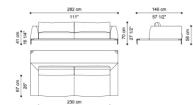

Standard features
L 256 D 105 H 70 cm
L 100.79 D 41.34 H 27.56 in

C.VIK.213.K

Sectional sofa right element K without small table 2 structural cushions included

Standard features
L 256 D 105 H 70 cm
L 100.79 D 41.34 H 27.56 in

Standard features
L 200 D 105 H 70 cm
L 78.74 D 41.34 H 27.56 in

C.VIK.211.A

2-seater sofa with left small table - 2 structural cushions included

Standard features
L 279 D 105 H 70 cm
L 109.84 D 41.34 H 27.56 in

C.VIK.211.B

2-seater sofa with right small table - 2 structural cushions included

Standard features
L 279 D 105 H 70 cm
L 109.84 D 41.34 H 27.56 in

C.VIK.211.D

2-seater sofa with small table on left and right - 2 structural cushions included

Standard features
L 326 D 105 H 70 cm
L 128.35 D 41.34 H 27.56 in

C.VIK.211.F

Large 2-seater sofa with small table on the back - 2 structural cushions included

Standard features
L 282 D 146 H 70 cm
L 111.02 D 57.48 H 27.56 in