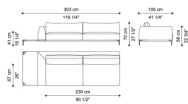

C.VIK.213.A

Sectional sofa left element A with small table - 2 structural cushions included

Standard features
L 253 D 105 H 70 cm
L 99.61 D 41.34 H 27.56 in

C.VIK.213.B

Sectional sofa right element B with small table - 2 structural cushions included

Standard features
L 253 D 105 H 70 cm
L 99.61 D 41.34 H 27.56 in

C.VIK.213.E

Sectional sofa corner element E with small table - 4 structural cushions 50 x 50 cm included

Standard features
L 200 D 200 H 70 cm
L 78.74 D 78.74 H 27.56 in

C.VIK.213.M

Sectional sofa left element M with small table - 2 structural cushions included

Standard features
L 303 D 105 H 70 cm
L 119.29 D 41.34 H 27.56 in

C.VIK.213.N

Sectional sofa right element N with small table 2 structural cushions included

Standard features
L 206 D 105 H 70 cm
L 81.1 D 41.34 H 27.56 in

C.VIK.213.D

Sectional sofa right element D without small table - 2 structural cushions included

Standard features
L 206 D 105 H 70 cm
L 81.1 D 41.34 H 27.56 in