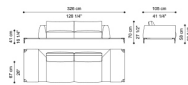

Standard features
L 256 D 105 H 70 cm
L 100.79 D 41.34 H 27.56 in

C.VIK.213.K

Sectional sofa right element K without small table 2 structural cushions included

Standard features
L 256 D 105 H 70 cm
L 100.79 D 41.34 H 27.56 in

C.VIK.213.H

Sectional sofa left element H with short back and without small table - 1 structural cushion included

Standard features
L 200 D 105 H 70 cm
L 78.74 D 41.34 H 27.56 in

C.VIK.213.I

Sectional sofa right element I with short back and without small table - 1 structural cushion included

Standard features
L 200 D 105 H 70 cm
L 78.74 D 41.34 H 27.56 in

C.VIK.211.A

2-seater sofa with left small table - 2 structural cushions included

Standard features
L 279 D 105 H 70 cm
L 109.84 D 41.34 H 27.56 in

C.VIK.211.B

2-seater sofa with right small table - 2 structural cushions included

Standard features
L 279 D 105 H 70 cm
L 109.84 D 41.34 H 27.56 in

C.VIK.211.D

2-seater sofa with small table on left and right - 2 structural cushions included