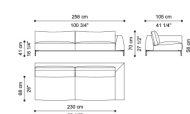

C.VIK.213.G

Sectional sofa right element G with short back and small table - 1 structural cushion included

Standard features
L 200 D 154 H 70 cm
L 78.74 D 60.63 H 27.56 in

C.VIK.213.C

Sectional sofa left element C without small table - 2 structural cushions included

Standard features
L 206 D 105 H 70 cm
L 81.1 D 41.34 H 27.56 in

C.VIK.213.D

Sectional sofa right element D without small table - 2 structural cushions included

Standard features
L 206 D 105 H 70 cm
L 81.1 D 41.34 H 27.56 in

C.VIK.213.J

Sectional sofa corner element J without small table - 4 structural cushions

Standard features
L 200 D 200 H 70 cm
L 78.74 D 78.74 H 27.56 in

C.VIK.213.L

Sectional sofa left element L without small table - 2 structural cushions included

Standard features
L 256 D 105 H 70 cm
L 100.79 D 41.34 H 27.56 in

C.VIK.213.K

Sectional sofa right element K without small table 2 structural cushions included

Standard features
L 256 D 105 H 70 cm
L 100.79 D 41.34 H 27.56 in