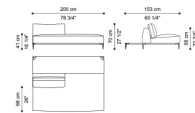

Standard features
L 253 D 105 H 70 cm
L 99.61 D 41.34 H 27.56 in

C.VIK.213.E

Sectional sofa corner element E with small table - 4 structural cushions 50 x 50 cm included

Standard features
L 200 D 200 H 70 cm
L 78.74 D 78.74 H 27.56 in

C.VIK.213.M

Sectional sofa left element M with small table - 2 structural cushions included

Standard features
L 303 D 105 H 70 cm
L 119.29 D 41.34 H 27.56 in

C.VIK.213.N

Sectional sofa right element N with small table 2 structural cushions included

Standard features
L 303 D 105 H 70 cm
L 119.29 D 41.34 H 27.56 in

C.VIK.213.F

Sectional sofa left element F with short back and small table - 1 structural cushion included

Standard features
L 200 D 154 H 70 cm
L 78.74 D 60.63 H 27.56 in

Standard features
L 206 D 105 H 70 cm
L 81.1 D 41.34 H 27.56 in

C.VIK.213.D

Sectional sofa right element D without small table - 2 structural cushions included

Standard features
L 206 D 105 H 70 cm
L 81.1 D 41.34 H 27.56 in