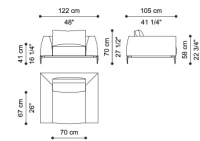

C.VIK.211.H

Large 2-seater sofa with small table on the left - 2 structural cushions included

Standard features
L 329 D 105 H 70 cm
L 129.53 D 41.34 H 27.56 in

C.VIK.211.I

Large 2-seater sofa with small table on the right - 2 structural cushions included

Standard features
L 329 D 105 H 70 cm
L 129.53 D 41.34 H 27.56 in

C.VIK.211.C

2-seater sofa without small table - 2 structural cushions included

Standard features
L 232 D 105 H 70 cm
L 91.34 D 41.34 H 27.56 in

C.VIK.211.G

3-seater sofa without small table - 3 structural cushions included

Standard features
L 322 D 105 H 70 cm
L 126.77 D 41.34 H 27.56 in

C.VIK.211.E

Large 2-seater sofa without small table - 2 structural cushions included

Standard features
L 282 D 105 H 70 cm
L 111.02 D 41.34 H 27.56 in

C.VIK.221.A

Armchair - 1 structural cushion included

Standard features
L 122 D 105 H 70 cm
L 48.03 D 41.34 H 27.56 in

Viktoria

MODULAR SOFAS