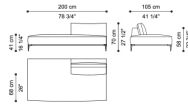

Standard features
L 206 D 105 H 70 cm
L 81.1 D 41.34 H 27.56 in

C.VIK.213.D

Sectional sofa right element D without small table - 2 structural cushions included

Standard features
L 206 D 105 H 70 cm
L 81.1 D 41.34 H 27.56 in

C.VIK.213.J

Sectional sofa corner element J without small table - 4 structural cushions

Standard features
L 200 D 200 H 70 cm
L 78.74 D 78.74 H 27.56 in

C.VIK.213.L

Sectional sofa left element L without small table - 2 structural cushions included

Standard features
L 256 D 105 H 70 cm
L 100.79 D 41.34 H 27.56 in

C.VIK.213.K

Sectional sofa right element K without small table 2 structural cushions included

Standard features
L 256 D 105 H 70 cm
L 100.79 D 41.34 H 27.56 in

C.VIK.213.H

Sectional sofa left element H with short back and without small table - 1 structural cushion included

Standard features
L 200 D 105 H 70 cm
L 78.74 D 41.34 H 27.56 in

C.VIK.213.I

Sectional sofa right element I with short back and without small table - 1 structural cushion included