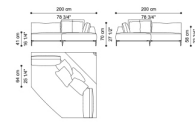

C.VIK.213.A

Sectional sofa left element A with small table - 2 structural cushions included

Standard features
L 253 D 105 H 70 cm
L 99.61 D 41.34 H 27.56 in

C.VIK.213.B

Sectional sofa right element B with small table - 2 structural cushions included

Standard features
L 253 D 105 H 70 cm
L 99.61 D 41.34 H 27.56 in

C.VIK.213.E

Sectional sofa corner element E with small table - 4 structural cushions 50 x 50 cm included

Standard features
L 200 D 200 H 70 cm
L 78.74 D 78.74 H 27.56 in

C.VIK.213.M

Sectional sofa left element M with small table - 2 structural cushions included

Standard features
L 303 D 105 H 70 cm
L 119.29 D 41.34 H 27.56 in

C.VIK.213.N

Sectional sofa right element N with small table 2 structural cushions included

Standard features
L 303 D 105 H 70 cm
L 119.29 D 41.34 H 27.56 in

C.VIK.213.F

Sectional sofa left element F with short back and small table - 1 structural cushion included

Standard features
L 200 D 154 H 70 cm
L 78.74 D 60.63 H 27.56 in