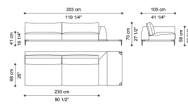

C.VIK.213.A

Sectional sofa left element A with small table - 2 structural cushions included

Standard features
L 253 D 105 H 70 cm
L 99.61 D 41.34 H 27.56 in

C.VIK.213.B

Sectional sofa right element B with small table - 2 structural cushions included

Standard features
L 253 D 105 H 70 cm
L 99.61 D 41.34 H 27.56 in

C.VIK.213.E

Sectional sofa corner element E with small table - 4 structural cushions 50 x 50 cm included

Standard features
L 200 D 200 H 70 cm
L 78.74 D 78.74 H 27.56 in

C.VIK.213.M

Sectional sofa left element M with small table - 2 structural cushions included

Standard features
L 303 D 105 H 70 cm
L 119.29 D 41.34 H 27.56 in

C.VIK.213.N

Sectional sofa right element N with small table 2 structural cushions included

Standard features
L 303 D 105 H 70 cm
L 119.29 D 41.34 H 27.56 in

C.VIK.213.F

Sectional sofa left element F with short back and small table - 1 structural cushion included

Standard features
L 200 D 154 H 70 cm
L 78.74 D 60.63 H 27.56 in