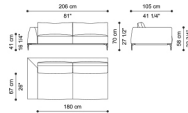

C.VIK.213.M

Sectional sofa left element M with small table - 2 structural cushions included

Standard features
L 303 D 105 H 70 cm
L 119.29 D 41.34 H 27.56 in

C.VIK.213.N

Sectional sofa right element N with small table 2 structural cushions included

Standard features
L 303 D 105 H 70 cm
L 119.29 D 41.34 H 27.56 in

C.VIK.213.F

Sectional sofa left element F with short back and small table - 1 structural cushion included

Standard features
L 200 D 154 H 70 cm
L 78.74 D 60.63 H 27.56 in

C.VIK.213.G

Sectional sofa right element G with short back and small table - 1 structural cushion included

Standard features
L 200 D 154 H 70 cm
L 78.74 D 60.63 H 27.56 in

C.VIK.213.C

Sectional sofa left element C without small table - 2 structural cushions included

Standard features
L 206 D 105 H 70 cm
L 81.1 D 41.34 H 27.56 in

C.VIK.213.D

Sectional sofa right element D without small table - 2 structural cushions included

Standard features
L 206 D 105 H 70 cm
L 81.1 D 41.34 H 27.56 in