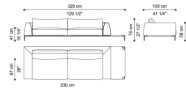

Standard features
L 200 D 105 H 70 cm
L 78.74 D 41.34 H 27.56 in

C.VIK.211.A

2-seater sofa with left small table - 2 structural cushions included

Standard features
L 279 D 105 H 70 cm
L 109.84 D 41.34 H 27.56 in

C.VIK.211.B

2-seater sofa with right small table - 2 structural cushions included

Standard features
L 279 D 105 H 70 cm
L 109.84 D 41.34 H 27.56 in

C.VIK.211.D

2-seater sofa with small table on left and right - 2 structural cushions included

Standard features
L 326 D 105 H 70 cm
L 128.35 D 41.34 H 27.56 in

C.VIK.211.F

Large 2-seater sofa with small table on the back - 2 structural cushions included

Standard features
L 282 D 146 H 70 cm
L 111.02 D 57.48 H 27.56 in

C.VIK.211.H

Large 2-seater sofa with small table on the left - 2 structural cushions included

Standard features
L 329 D 105 H 70 cm
L 129.53 D 41.34 H 27.56 in

C.VIK.211.I

Large 2-seater sofa with small table on the right - 2 structural cushions included