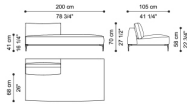

C.VIK.213.G

Sectional sofa right element G with short back and small table - 1 structural cushion included

Standard features
L 200 D 154 H 70 cm
L 78.74 D 60.63 H 27.56 in

C.VIK.213.C

Sectional sofa left element C without small table - 2 structural cushions included

Standard features
L 206 D 105 H 70 cm
L 81.1 D 41.34 H 27.56 in

C.VIK.213.D

Sectional sofa right element D without small table - 2 structural cushions included

Standard features
L 206 D 105 H 70 cm
L 81.1 D 41.34 H 27.56 in

C.VIK.213.J

Sectional sofa corner element J without small table - 4 structural cushions

Standard features
L 200 D 200 H 70 cm
L 78.74 D 78.74 H 27.56 in

C.VIK.213.L

Sectional sofa left element L without small table - 2 structural cushions included

Standard features
L 256 D 105 H 70 cm
L 100.79 D 41.34 H 27.56 in

C.VIK.213.K

Sectional sofa right element K without small table 2 structural cushions included

Standard features
L 256 D 105 H 70 cm
L 100.79 D 41.34 H 27.56 in