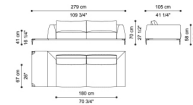

Standard features
L 206 D 105 H 70 cm
L 81.1 D 41.34 H 27.56 in

C.VIK.213.D

Sectional sofa right element D without small table - 2 structural cushions included

Standard features
L 206 D 105 H 70 cm
L 81.1 D 41.34 H 27.56 in

Standard features
L 256 D 105 H 70 cm
L 100.79 D 41.34 H 27.56 in

C.VIK.213.K

Sectional sofa right element K without small table 2 structural cushions included

Standard features
L 256 D 105 H 70 cm
L 100.79 D 41.34 H 27.56 in

C.VIK.213.H

Sectional sofa left element H with short back and without small table - 1 structural cushion included

Standard features
L 200 D 105 H 70 cm
L 78.74 D 41.34 H 27.56 in

C.VIK.213.I

Sectional sofa right element I with short back and without small table - 1 structural cushion included

Standard features
L 200 D 105 H 70 cm
L 78.74 D 41.34 H 27.56 in

C.VIK.211.A

2-seater sofa with left small table - 2 structural cushions included

Standard features
L 279 D 105 H 70 cm
L 109.84 D 41.34 H 27.56 in