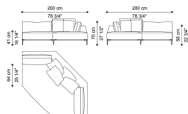

C.VIK.213.M

Sectional sofa left element M with small table - 2 structural cushions included

Standard features
L 303 D 105 H 70 cm
L 119.29 D 41.34 H 27.56 in

C.VIK.213.N

Sectional sofa right element N with small table 2 structural cushions included

Standard features
L 303 D 105 H 70 cm
L 119.29 D 41.34 H 27.56 in

C.VIK.213.F

Sectional sofa left element F with short back and small table - 1 structural cushion included

Standard features
L 200 D 154 H 70 cm
L 78.74 D 60.63 H 27.56 in

C.VIK.213.G

Sectional sofa right element G with short back and small table - 1 structural cushion included

Standard features
L 200 D 154 H 70 cm
L 78.74 D 60.63 H 27.56 in

C.VIK.213.C

Sectional sofa left element C without small table - 2 structural cushions included

Standard features
L 206 D 105 H 70 cm
L 81.1 D 41.34 H 27.56 in

C.VIK.213.D

Sectional sofa right element D without small table - 2 structural cushions included

Standard features
L 206 D 105 H 70 cm
L 81.1 D 41.34 H 27.56 in