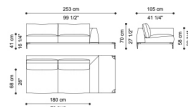

C.VIK.213.A

Sectional sofa left element A with small table - 2 structural cushions included

Standard features
L 253 D 105 H 70 cm
L 99.61 D 41.34 H 27.56 in

C.VIK.213.B

Sectional sofa right element B with small table - 2 structural cushions included

Standard features
L 253 D 105 H 70 cm
L 99.61 D 41.34 H 27.56 in

C.VIK.213.E

Sectional sofa corner element E with small table - 4 structural cushions 50 x 50 cm included

Standard features
L 200 D 200 H 70 cm
L 78.74 D 78.74 H 27.56 in

Standard features
L 206 D 105 H 70 cm
L 81.1 D 41.34 H 27.56 in

C.VIK.213.D

Sectional sofa right element D without small table - 2 structural cushions included

Standard features
L 206 D 105 H 70 cm
L 81.1 D 41.34 H 27.56 in

Standard features
L 256 D 105 H 70 cm
L 100.79 D 41.34 H 27.56 in

C.VIK.213.K

Sectional sofa right element K without small table 2 structural cushions included

Standard features
L 256 D 105 H 70 cm
L 100.79 D 41.34 H 27.56 in