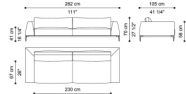

Standard features
L 326 D 105 H 70 cm
L 128.35 D 41.34 H 27.56 in

C.VIK.211.F

Large 2-seater sofa with small table on the back - 2 structural cushions included

Standard features
L 282 D 146 H 70 cm
L 111.02 D 57.48 H 27.56 in

C.VIK.211.H

Large 2-seater sofa with small table on the left - 2 structural cushions included

Standard features
L 329 D 105 H 70 cm
L 129.53 D 41.34 H 27.56 in

C.VIK.211.I

Large 2-seater sofa with small table on the right - 2 structural cushions included

Standard features
L 329 D 105 H 70 cm
L 129.53 D 41.34 H 27.56 in

C.VIK.211.C

2-seater sofa without small table - 2 structural cushions included

Standard features
L 232 D 105 H 70 cm
L 91.34 D 41.34 H 27.56 in

C.VIK.211.G

3-seater sofa without small table - 3 structural cushions included

Standard features
L 322 D 105 H 70 cm
L 126.77 D 41.34 H 27.56 in

C.VIK.211.E

Large 2-seater sofa without small table - 2 structural cushions included