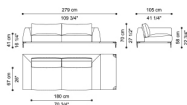

C.VIK.213.J

Sectional sofa corner element J without small table - 4 structural cushions

Standard features
L 200 D 200 H 70 cm
L 78.74 D 78.74 H 27.56 in

C.VIK.213.L

Sectional sofa left element L without small table - 2 structural cushions included

Standard features
L 256 D 105 H 70 cm
L 100.79 D 41.34 H 27.56 in

C.VIK.213.K

Sectional sofa right element K without small table 2 structural cushions included

Standard features
L 256 D 105 H 70 cm
L 100.79 D 41.34 H 27.56 in

C.VIK.213.H

Sectional sofa left element H with short back and without small table - 1 structural cushion included

Standard features
L 200 D 105 H 70 cm
L 78.74 D 41.34 H 27.56 in

C.VIK.213.I

Sectional sofa right element I with short back and without small table - 1 structural cushion included

Standard features
L 200 D 105 H 70 cm
L 78.74 D 41.34 H 27.56 in

C.VIK.211.A

2-seater sofa with left small table - 2 structural cushions included

Standard features
L 279 D 105 H 70 cm
L 109.84 D 41.34 H 27.56 in