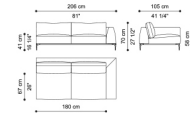

Standard features
L 303 D 105 H 70 cm
L 119.29 D 41.34 H 27.56 in

C.VIK.213.F

Sectional sofa left element F with short back and small table - 1 structural cushion included

Standard features
L 200 D 154 H 70 cm
L 78.74 D 60.63 H 27.56 in

C.VIK.213.G

Sectional sofa right element G with short back and small table - 1 structural cushion included

Standard features
L 200 D 154 H 70 cm
L 78.74 D 60.63 H 27.56 in

C.VIK.213.C

Sectional sofa left element C without small table - 2 structural cushions included

Standard features
L 206 D 105 H 70 cm
L 81.1 D 41.34 H 27.56 in

C.VIK.213.D

Sectional sofa right element D without small table - 2 structural cushions included

Standard features
L 206 D 105 H 70 cm
L 81.1 D 41.34 H 27.56 in

C.VIK.213.J

Sectional sofa corner element J without small table - 4 structural cushions

Standard features
L 200 D 200 H 70 cm
L 78.74 D 78.74 H 27.56 in

C.VIK.213.L

Sectional sofa left element L without small table - 2 structural cushions included