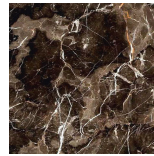

Jipe

SIDE/CENTRAL TABLES

Jipe

SIDE/CENTRAL TABLES

Central table with structure in wood with Antique Bronze finishing. Top in marble from the collection. Available on demand in onyx from the collection (Emerald Onyx and Silk Georgette Blue excluded).

C.JIP.231.A

Central table

Standard features
dia 140 cm H 35 cm
dia 55.12 in H 13.78 in

Jipe

SIDE/CENTRAL TABLES

STRUCTURE

Wood

Antique
Bronze

Marble

Black
Marquina

Black & Gold

Emperador
Dark

Travertino
Navona

Bianco
Carrara

Sahara Noir

Bamboo

Versylis

Statuario
Venato

Onyx

White Onyx

Verde Giada
Onyx

Grey Onyx