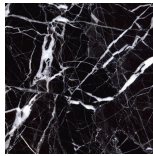

Jipe

SIDE/CENTRAL TABLES

Jipe

SIDE/CENTRAL TABLES

Central table with structure in wood with Antique Bronze finishing. Top in marble from the collection. Available on demand in onyx from the collection (Emerald Onyx and Silk Georgette Blue excluded).

C.JIP.231.A

Central table

Standard features
dia 140 cm H 35 cm
dia 55.12 in H 13.78 in

Jipe

SIDE/CENTRAL TABLES

STRUCTURE

Wood

Antique
Bronze

Marble

Black
Marquina

Black & Gold

Emperador
Dark

Travertino
Navona

Bianco
Carrara

Sahara Noir

Bamboo