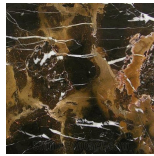

Jipe

SIDE/CENTRAL TABLES

Jipe

SIDE/CENTRAL TABLES

Central table with structure in wood with Antique Bronze finishing. Top in marble from the collection. Available on demand in onyx from the collection (Emerald Onyx and Silk Georgette Blue excluded).

C.JIP.231.A

Central table

Standard features
dia 140 cm H 35 cm
dia 55.12 in H 13.78 in

Jipe

SIDE/CENTRAL TABLES

STRUCTURE

Wood

Antique
Bronze

Marble

Black
Marquina

Black & Gold

Emperador
Dark

Travertino
Navona

Bianco
Carrara

Sahara Noir

Bamboo

Versylis

Statuario
Venato

Onyx

White Onyx

Verde Giada
Onyx

Grey Onyx