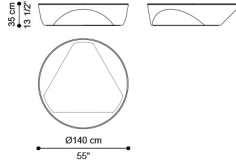

C.JIP.231.A

Central table

Standard features
dia 140 cm H 35 cm
dia 55.12 in H 13.78 in

Jipe

SIDE/CENTRAL TABLES

STRUCTURE

Wood

Antique
Bronze