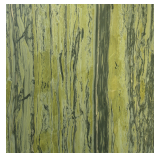

Jipe

SIDE/CENTRAL TABLES

Jipe

SIDE/CENTRAL TABLES

Central table with structure in wood with Antique Bronze finishing. Top in marble from the collection. Available on demand in onyx from the collection (Emerald Onyx and Silk Georgette Blue excluded).

Marble

Black
Marquina

Black & Gold

Emperador
Dark

Travertino
Navona

Bianco
Carrara

Sahara Noir

Bamboo

Versylis

Statuario
Venato

Onyx

White Onyx

Verde Giada
Onyx

Grey Onyx