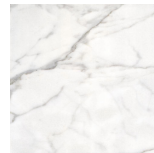

Jipe

SIDE/CENTRAL TABLES

Jipe

SIDE/CENTRAL TABLES

Central table with structure in wood with Antique Bronze finishing. Top in marble from the collection. Available on demand in onyx from the collection (Emerald Onyx and Silk Georgette Blue excluded).

Marble

Black
Marquina

Black & Gold

Emperador
Dark

Travertino
Navona

Bianco
Carrara

Sahara Noir

Bamboo

Versylis

Statuario
Venato

Onyx

White Onyx

Verde Giada
Onyx

Grey Onyx