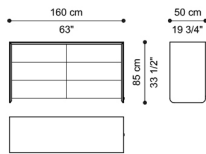

Drawers with inner cover in microfibre. Drawers front in MDF covered in Python 3D Printed, or with Antique Bronze finishing.

C.MOE.331.A

Drawer unit

Standard features

L 160 D 50 H 85 cm

L 62.99 D 19.69 H 33.46 in