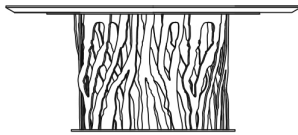

# B-52

DINING TABLES

---

Optional lazy Susan in multilayer wood veneered in glossy Oak Dyed Wengé or in metal in the finishings from the collection.

C.B52.123.A

Round dining table

Standard features  
dia 180 cm H 77 cm  
dia 70.87 in H 30.31 in

C.B52.123.B

Round dining table

Standard features  
dia 160 cm H 77 cm  
dia 62.99 in H 30.31 in