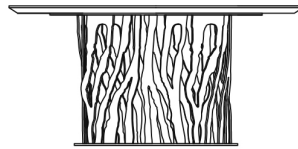

Optional lazy Susan in multilayer wood veneered in glossy Oak Dyed Wengé or in metal in the finishings from the collection.

C.B52.123.A

Round dining table

Standard features  
dia 180 cm H 77 cm  
dia 70.87 in H 30.31 in

C.B52.123.B

Round dining table

Standard features  
dia 160 cm H 77 cm  
dia 62.99 in H 30.31 in