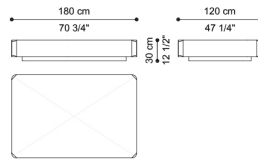

Optional lazy Susan for size 180 cm in multilayer wood veneered in glossy Oak Dyed Wengé or lacquered matt/glossy in the finishings from the collection.

C.TIZ.231.A

Central table

C.TIZ.231.B

Central table

Standard features

L 120 D 120 H 30 cm
L 47.24 D 47.24 H 11.81 in

Standard features

L 180 D 120 H 30 cm
L 70.87 D 47.24 H 11.81 in

Tiziano

SIDE/CENTRAL TABLES

STRUCTURE

Wood