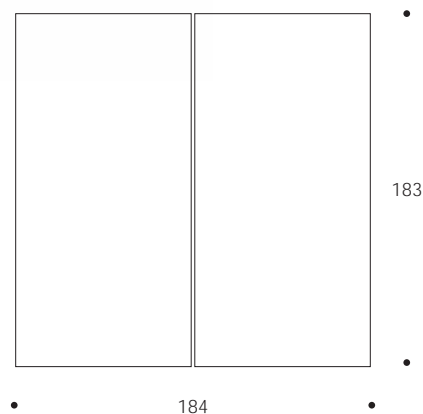

volume / volume 0,20
colli / boxes 1

MASTER COLLECTION
pp. 63, 68

HOME COUTURE
pp. 115, 116, 129, 134/135

DESCRIZIONE / DESCRIPTION	CODICE / CODE	EURO / EURO
set 2 pannelli decorativi rettangolari con cornice in legno tinto wengè set 2 rectangular decorative panels with wengè tinted wooden frame	CPTITAN01	