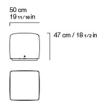

Brass plate with RC monogram on pouf side.

Base in MDF lacquered matt Black.

C.WAD.222.A

Pouf

Standard features

L 50 D 50 H 47 cm

L 19.69 D 19.69 H 18.5 in

Waddi