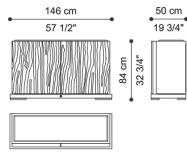

Sahara

DAY UNITS

Cabinet with structure, base and engraved doors in multilayer wood with Brushed Bronze finishing, or covered in plain leather from the collection.

Top covered with bevelled natural, bronzed or smoked mirror.

Interior finished in microfibre with bronzed glass shelf.

C.SAH.116.A

Cabinet

Standard features

L 146 D 50 H 84 cm

L 57.48 D 19.69 H 33.07 in