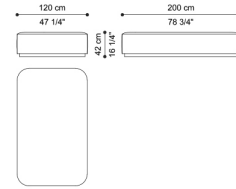

C.BAL.213.J

Sectional sofa element J

Standard features  
L 230 D 120 H 42 cm  
L 90.55 D 47.24 H 16.54 in

C.BAL.213.K

Sectional sofa element K

Standard features  
L 260 D 120 H 42 cm  
L 102.36 D 47.24 H 16.54 in

C.BAL.213.M

Sectional sofa left element M

Standard features  
L 204 D 120 H 42 cm  
L 80.32 D 47.24 H 16.54 in

C.BAL.213.L

Sectional sofa right element  
L

Standard features  
L 204 D 120 H 42 cm  
L 80.32 D 47.24 H 16.54 in

C.BAL.213.O

Sectional sofa left element O

Standard features  
L 264 D 120 H 42 cm  
L 103.94 D 47.24 H 16.54 in

C.BAL.213.N

Sectional sofa right element  
N

Standard features  
L 264 D 120 H 42 cm  
L 103.94 D 47.24 H 16.54 in

C.BAL.213.P

Sectional sofa left chaise  
longue element P

Standard features

L 175 D 200 H 42 cm  
L 68.9 D 78.74 H 16.54 in

C.BAL.213.Q

Sectional sofa right chaise  
longue element Q

Standard features

L 175 D 200 H 42 cm  
L 68.9 D 78.74 H 16.54 in