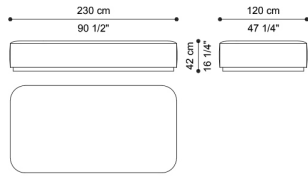

Sectional sofa left element D

Standard features  
L 234 D 120 H 42 cm  
L 92.13 D 47.24 H 16.54 in

C.BAL.213.C

Sectional sofa right element  
C

Standard features  
L 234 D 120 H 42 cm  
L 92.13 D 47.24 H 16.54 in

C.BAL.213.E

Sectional sofa square pouf  
element E

Standard features  
L 120 D 120 H 42 cm  
L 47.24 D 47.24 H 16.54 in

C.BAL.213.I

Sectional sofa element I

Standard features  
L 200 D 120 H 42 cm  
L 78.74 D 47.24 H 16.54 in

C.BAL.213.J

Sectional sofa element J

Standard features  
L 230 D 120 H 42 cm  
L 90.55 D 47.24 H 16.54 in

C.BAL.213.K

Sectional sofa element K

Standard features  
L 260 D 120 H 42 cm  
L 102.36 D 47.24 H 16.54 in

C.BAL.213.M

Sectional sofa left element M

Standard features  
L 204 D 120 H 42 cm  
L 80.32 D 47.24 H 16.54 in

C.BAL.213.L

Sectional sofa right element  
L

Standard features  
L 204 D 120 H 42 cm  
L 80.32 D 47.24 H 16.54 in