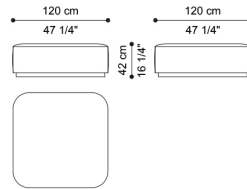

Standard features  
L 220 D 220 H 42 cm  
L 86.61 D 86.61 H 16.54 in

C.BAL.213.B

Sectional sofa right chaise  
longue element B

Standard features  
L 220 D 220 H 42 cm  
L 86.61 D 86.61 H 16.54 in

C.BAL.213.D

Sectional sofa left element D

Standard features  
L 234 D 120 H 42 cm  
L 92.13 D 47.24 H 16.54 in

C.BAL.213.C

Sectional sofa right element  
C

Standard features  
L 234 D 120 H 42 cm  
L 92.13 D 47.24 H 16.54 in

C.BAL.213.E

Sectional sofa square pouf  
element E

Standard features  
L 120 D 120 H 42 cm  
L 47.24 D 47.24 H 16.54 in

C.BAL.213.I

Sectional sofa element I

Standard features  
L 200 D 120 H 42 cm  
L 78.74 D 47.24 H 16.54 in

C.BAL.213.J

Sectional sofa element J

Standard features  
L 230 D 120 H 42 cm  
L 90.55 D 47.24 H 16.54 in

C.BAL.213.K

Sectional sofa element K

Standard features  
L 260 D 120 H 42 cm  
L 102.36 D 47.24 H 16.54 in