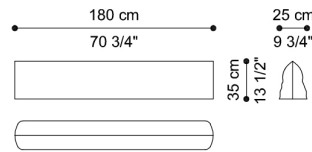

C.BAL.213.O

Sectional sofa left element O

Standard features  
L 264 D 120 H 42 cm  
L 103.94 D 47.24 H 16.54 in

C.BAL.213.N

Sectional sofa right element  
N

Standard features  
L 264 D 120 H 42 cm  
L 103.94 D 47.24 H 16.54 in

C.BAL.213.P

Sectional sofa left chaise  
longue element P

Standard features

L 175 D 200 H 42 cm  
L 68.9 D 78.74 H 16.54 in

C.BAL.213.Q

Sectional sofa right chaise  
longue element Q

Standard features

L 175 D 200 H 42 cm  
L 68.9 D 78.74 H 16.54 in

C.BAL.213.R

Sectional sofa chaise-longue  
element R

Standard features

L 120 D 200 H 42 cm  
L 47.24 D 78.74 H 16.54 in

C.BAL.213.T

Sectional sofa modular back  
T (for C.BAL.213.K;  
C.BAL.213.O; C.BAL.213.N)

Standard features

L 230 D 25 H 35 cm  
L 90.55 D 9.84 H 13.78 in

C.BAL.213.G

Sectional sofa modular back  
G (for C.BAL.213.C;  
C.BAL.213.D; C.BAL.213.J)

Standard features

L 180 D 25 H 35 cm  
L 70.87 D 9.84 H 13.78 in