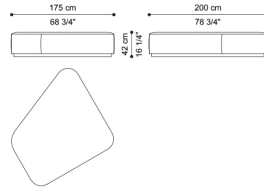

C.BAL.213.J

Sectional sofa element J

Standard features  
L 230 D 120 H 42 cm  
L 90.55 D 47.24 H 16.54 in

C.BAL.213.K

Sectional sofa element K

Standard features  
L 260 D 120 H 42 cm  
L 102.36 D 47.24 H 16.54 in

C.BAL.213.M

Sectional sofa left element M

Standard features  
L 204 D 120 H 42 cm  
L 80.32 D 47.24 H 16.54 in

C.BAL.213.L

Sectional sofa right element  
L

Standard features  
L 204 D 120 H 42 cm  
L 80.32 D 47.24 H 16.54 in

C.BAL.213.O

Sectional sofa left element O

Standard features  
L 264 D 120 H 42 cm  
L 103.94 D 47.24 H 16.54 in

C.BAL.213.N

Sectional sofa right element  
N

Standard features  
L 264 D 120 H 42 cm  
L 103.94 D 47.24 H 16.54 in

C.BAL.213.P

Sectional sofa left chaise  
longue element P

Standard features

L 175 D 200 H 42 cm  
L 68.9 D 78.74 H 16.54 in

C.BAL.213.Q

Sectional sofa right chaise  
longue element Q

Standard features

L 175 D 200 H 42 cm  
L 68.9 D 78.74 H 16.54 in