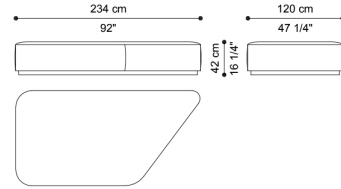

Standard features  
L 220 D 220 H 42 cm  
L 86.61 D 86.61 H 16.54 in

C.BAL.213.B

Sectional sofa right chaise  
longue element B

Standard features  
L 220 D 220 H 42 cm  
L 86.61 D 86.61 H 16.54 in

C.BAL.213.D

Sectional sofa left element D

Standard features  
L 234 D 120 H 42 cm  
L 92.13 D 47.24 H 16.54 in

C.BAL.213.C

Sectional sofa right element  
C

Standard features  
L 234 D 120 H 42 cm  
L 92.13 D 47.24 H 16.54 in

C.BAL.213.J

Sectional sofa element J

Standard features  
L 230 D 120 H 42 cm  
L 90.55 D 47.24 H 16.54 in

C.BAL.213.K

Sectional sofa element K

Standard features  
L 260 D 120 H 42 cm  
L 102.36 D 47.24 H 16.54 in

C.BAL.213.M

Sectional sofa left element M

Standard features  
L 204 D 120 H 42 cm  
L 80.32 D 47.24 H 16.54 in

C.BAL.213.L

Sectional sofa right element  
L

Standard features  
L 204 D 120 H 42 cm  
L 80.32 D 47.24 H 16.54 in