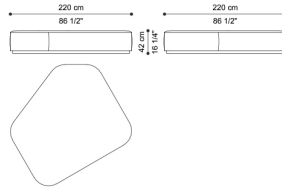

Standard features  
L 220 D 220 H 42 cm  
L 86.61 D 86.61 H 16.54 in

C.BAL.213.B

Sectional sofa right chaise  
longue element B

Standard features  
L 220 D 220 H 42 cm  
L 86.61 D 86.61 H 16.54 in

C.BAL.213.D

Sectional sofa left element D

Standard features  
L 234 D 120 H 42 cm  
L 92.13 D 47.24 H 16.54 in

C.BAL.213.C

Sectional sofa right element  
C

Standard features  
L 234 D 120 H 42 cm  
L 92.13 D 47.24 H 16.54 in

C.BAL.213.J

Sectional sofa element J

Standard features  
L 230 D 120 H 42 cm  
L 90.55 D 47.24 H 16.54 in

C.BAL.213.K

Sectional sofa element K

Standard features  
L 260 D 120 H 42 cm  
L 102.36 D 47.24 H 16.54 in

C.BAL.213.M

Sectional sofa left element M

Standard features  
L 204 D 120 H 42 cm  
L 80.32 D 47.24 H 16.54 in

C.BAL.213.L

Sectional sofa right element  
L

Standard features  
L 204 D 120 H 42 cm  
L 80.32 D 47.24 H 16.54 in