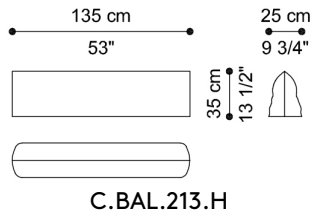

C.BAL.213.O

Sectional sofa left element O

Standard features  
L 264 D 120 H 42 cm  
L 103.94 D 47.24 H 16.54 in

C.BAL.213.N

Sectional sofa right element  
N

Standard features  
L 264 D 120 H 42 cm  
L 103.94 D 47.24 H 16.54 in

C.BAL.213.P

Sectional sofa left chaise  
longue element P

Standard features

L 175 D 200 H 42 cm  
L 68.9 D 78.74 H 16.54 in

C.BAL.213.Q

Sectional sofa right chaise  
longue element Q

Standard features

L 175 D 200 H 42 cm  
L 68.9 D 78.74 H 16.54 in

Standard features

L 230 D 25 H 35 cm  
L 90.55 D 9.84 H 13.78 in

C.BAL.213.G

Sectional sofa modular back  
G (for C.BAL.213.C;  
C.BAL.213.D; C.BAL.213.J)

Standard features

L 180 D 25 H 35 cm  
L 70.87 D 9.84 H 13.78 in

C.BAL.213.U

Sectional sofa modular back  
U (for C.BAL.213.I;  
C.BAL.213.L; C.BAL.213.M)

Standard features

L 170 D 25 H 35 cm  
L 66.93 D 9.84 H 13.78 in

C.BAL.213.H

Sectional sofa modular back  
H (for C.BAL.213.A;  
C.BAL.213.B; C.BAL.213.P;  
C.BAL.213.Q)