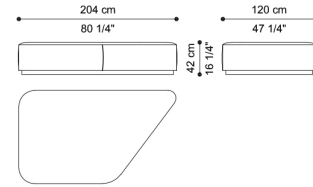

Sectional sofa left element D

Standard features  
L 234 D 120 H 42 cm  
L 92.13 D 47.24 H 16.54 in

C.BAL.213.C

Sectional sofa right element  
C

Standard features  
L 234 D 120 H 42 cm  
L 92.13 D 47.24 H 16.54 in

C.BAL.213.E

Sectional sofa square pouf  
element E

Standard features  
L 120 D 120 H 42 cm  
L 47.24 D 47.24 H 16.54 in

C.BAL.213.I

Sectional sofa element I

Standard features  
L 200 D 120 H 42 cm  
L 78.74 D 47.24 H 16.54 in

C.BAL.213.J

Sectional sofa element J

Standard features  
L 230 D 120 H 42 cm  
L 90.55 D 47.24 H 16.54 in

C.BAL.213.K

Sectional sofa element K

Standard features  
L 260 D 120 H 42 cm  
L 102.36 D 47.24 H 16.54 in

C.BAL.213.M

Sectional sofa left element M

Standard features  
L 204 D 120 H 42 cm  
L 80.32 D 47.24 H 16.54 in

C.BAL.213.L

Sectional sofa right element  
L

Standard features  
L 204 D 120 H 42 cm  
L 80.32 D 47.24 H 16.54 in