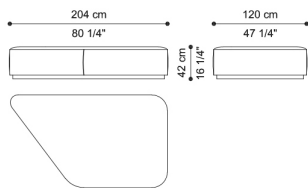

Sectional sofa left element D

Standard features  
L 234 D 120 H 42 cm  
L 92.13 D 47.24 H 16.54 in

C.BAL.213.C

Sectional sofa right element  
C

Standard features  
L 234 D 120 H 42 cm  
L 92.13 D 47.24 H 16.54 in

C.BAL.213.E

Sectional sofa square pouf  
element E

Standard features  
L 120 D 120 H 42 cm  
L 47.24 D 47.24 H 16.54 in

C.BAL.213.I

Sectional sofa element I

Standard features  
L 200 D 120 H 42 cm  
L 78.74 D 47.24 H 16.54 in

C.BAL.213.J

Sectional sofa element J

Standard features  
L 230 D 120 H 42 cm  
L 90.55 D 47.24 H 16.54 in

C.BAL.213.K

Sectional sofa element K

Standard features  
L 260 D 120 H 42 cm  
L 102.36 D 47.24 H 16.54 in

C.BAL.213.M

Sectional sofa left element M

Standard features  
L 204 D 120 H 42 cm  
L 80.32 D 47.24 H 16.54 in

C.BAL.213.L

Sectional sofa right element  
L

Standard features  
L 204 D 120 H 42 cm  
L 80.32 D 47.24 H 16.54 in