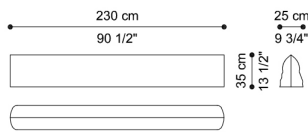

C.BAL.213.T

Sectional sofa modular back
T (for C.BAL.213.K;
C.BAL.213.O; C.BAL.213.N)

Standard features

L 230 D 25 H 35 cm
L 90.55 D 9.84 H 13.78 in