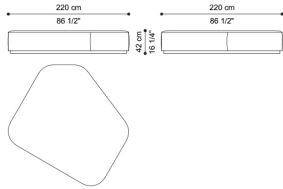

Baltimore

MODULAR SOFAS

Modular sofa with structure in poplar wood and foam.
Upholstery in fabric or leather from the collection.
Wooden base in Brushed Bronze finishing.

C.BAL.213.A

Sectional sofa left chaise
longue element A

Standard features
L 220 D 220 H 42 cm
L 86.61 D 86.61 H 16.54 in