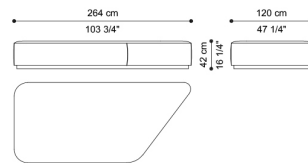

C.BAL.213.J

Sectional sofa element J

Standard features  
L 230 D 120 H 42 cm  
L 90.55 D 47.24 H 16.54 in

C.BAL.213.K

Sectional sofa element K

Standard features  
L 260 D 120 H 42 cm  
L 102.36 D 47.24 H 16.54 in

C.BAL.213.M

Sectional sofa left element M

Standard features  
L 204 D 120 H 42 cm  
L 80.32 D 47.24 H 16.54 in

C.BAL.213.L

Sectional sofa right element  
L

Standard features  
L 204 D 120 H 42 cm  
L 80.32 D 47.24 H 16.54 in

C.BAL.213.O

Sectional sofa left element O

Standard features  
L 264 D 120 H 42 cm  
L 103.94 D 47.24 H 16.54 in

C.BAL.213.N

Sectional sofa right element  
N

Standard features  
L 264 D 120 H 42 cm  
L 103.94 D 47.24 H 16.54 in

C.BAL.213.P

Sectional sofa left chaise  
longue element P

Standard features

L 175 D 200 H 42 cm  
L 68.9 D 78.74 H 16.54 in

C.BAL.213.Q

Sectional sofa right chaise  
longue element Q

Standard features

L 175 D 200 H 42 cm  
L 68.9 D 78.74 H 16.54 in