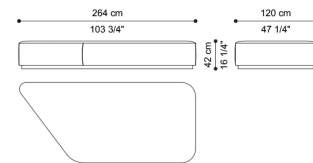

C.BAL.213.J

Sectional sofa element J

Standard features  
L 230 D 120 H 42 cm  
L 90.55 D 47.24 H 16.54 in

C.BAL.213.K

Sectional sofa element K

Standard features  
L 260 D 120 H 42 cm  
L 102.36 D 47.24 H 16.54 in

C.BAL.213.M

Sectional sofa left element M

Standard features  
L 204 D 120 H 42 cm  
L 80.32 D 47.24 H 16.54 in

C.BAL.213.L

Sectional sofa right element  
L

Standard features  
L 204 D 120 H 42 cm  
L 80.32 D 47.24 H 16.54 in

C.BAL.213.O

Sectional sofa left element O

Standard features  
L 264 D 120 H 42 cm  
L 103.94 D 47.24 H 16.54 in

C.BAL.213.N

Sectional sofa right element  
N

Standard features  
L 264 D 120 H 42 cm  
L 103.94 D 47.24 H 16.54 in

C.BAL.213.P

Sectional sofa left chaise  
longue element P

Standard features

L 175 D 200 H 42 cm  
L 68.9 D 78.74 H 16.54 in

C.BAL.213.Q

Sectional sofa right chaise  
longue element Q

Standard features

L 175 D 200 H 42 cm  
L 68.9 D 78.74 H 16.54 in