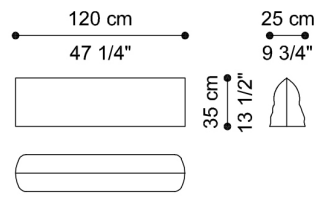

C.BAL.213.P

Sectional sofa left chaise  
longue element P

Standard features

L 175 D 200 H 42 cm  
L 68.9 D 78.74 H 16.54 in

C.BAL.213.Q

Sectional sofa right chaise  
longue element Q

Standard features

L 175 D 200 H 42 cm  
L 68.9 D 78.74 H 16.54 in

Standard features

L 230 D 25 H 35 cm  
L 90.55 D 9.84 H 13.78 in

C.BAL.213.G

Sectional sofa modular back  
G (for C.BAL.213.C;  
C.BAL.213.D; C.BAL.213.J)

Standard features

L 180 D 25 H 35 cm  
L 70.87 D 9.84 H 13.78 in

C.BAL.213.U

Sectional sofa modular back  
U (for C.BAL.213.I;  
C.BAL.213.L; C.BAL.213.M)

Standard features

L 170 D 25 H 35 cm  
L 66.93 D 9.84 H 13.78 in

C.BAL.213.H

Sectional sofa modular back  
H (for C.BAL.213.A;  
C.BAL.213.B; C.BAL.213.P;  
C.BAL.213.Q)

Standard features

L 135 D 25 H 35 cm  
L 53.15 D 9.84 H 13.78 in

C.BAL.213.F

Sectional sofa modular back  
F (for C.BAL.213.E;  
C.BAL.213.R)

Standard features

L 120 D 25 H 35 cm  
L 47.24 D 9.84 H 13.78 in