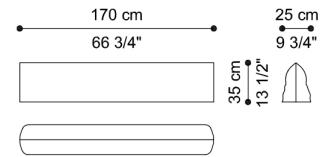

C.BAL.213.O

Sectional sofa left element O

Standard features  
L 264 D 120 H 42 cm  
L 103.94 D 47.24 H 16.54 in

C.BAL.213.N

Sectional sofa right element  
N

Standard features  
L 264 D 120 H 42 cm  
L 103.94 D 47.24 H 16.54 in

C.BAL.213.P

Sectional sofa left chaise  
longue element P

Standard features

L 175 D 200 H 42 cm  
L 68.9 D 78.74 H 16.54 in

C.BAL.213.Q

Sectional sofa right chaise  
longue element Q

Standard features

L 175 D 200 H 42 cm  
L 68.9 D 78.74 H 16.54 in

Standard features

L 230 D 25 H 35 cm  
L 90.55 D 9.84 H 13.78 in

C.BAL.213.G

Sectional sofa modular back  
G (for C.BAL.213.C;  
C.BAL.213.D; C.BAL.213.J)

Standard features

L 180 D 25 H 35 cm  
L 70.87 D 9.84 H 13.78 in

C.BAL.213.U

Sectional sofa modular back  
U (for C.BAL.213.I;  
C.BAL.213.L; C.BAL.213.M)

Standard features

L 170 D 25 H 35 cm  
L 66.93 D 9.84 H 13.78 in

C.BAL.213.H

Sectional sofa modular back  
H (for C.BAL.213.A;  
C.BAL.213.B; C.BAL.213.P;  
C.BAL.213.Q)