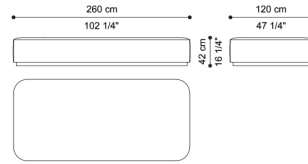

Sectional sofa left element D

Standard features  
L 234 D 120 H 42 cm  
L 92.13 D 47.24 H 16.54 in

C.BAL.213.C

Sectional sofa right element  
C

Standard features  
L 234 D 120 H 42 cm  
L 92.13 D 47.24 H 16.54 in

C.BAL.213.E

Sectional sofa square pouf  
element E

Standard features  
L 120 D 120 H 42 cm  
L 47.24 D 47.24 H 16.54 in

C.BAL.213.I

Sectional sofa element I

Standard features  
L 200 D 120 H 42 cm  
L 78.74 D 47.24 H 16.54 in

C.BAL.213.J

Sectional sofa element J

Standard features  
L 230 D 120 H 42 cm  
L 90.55 D 47.24 H 16.54 in

C.BAL.213.K

Sectional sofa element K

Standard features  
L 260 D 120 H 42 cm  
L 102.36 D 47.24 H 16.54 in

C.BAL.213.M

Sectional sofa left element M

Standard features  
L 204 D 120 H 42 cm  
L 80.32 D 47.24 H 16.54 in

C.BAL.213.L

Sectional sofa right element  
L

Standard features  
L 204 D 120 H 42 cm  
L 80.32 D 47.24 H 16.54 in