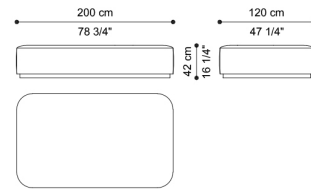

Standard features  
L 220 D 220 H 42 cm  
L 86.61 D 86.61 H 16.54 in

C.BAL.213.B

Sectional sofa right chaise  
longue element B

Standard features  
L 220 D 220 H 42 cm  
L 86.61 D 86.61 H 16.54 in

C.BAL.213.D

Sectional sofa left element D

Standard features  
L 234 D 120 H 42 cm  
L 92.13 D 47.24 H 16.54 in

C.BAL.213.C

Sectional sofa right element  
C

Standard features  
L 234 D 120 H 42 cm  
L 92.13 D 47.24 H 16.54 in

C.BAL.213.E

Sectional sofa square pouf  
element E

Standard features  
L 120 D 120 H 42 cm  
L 47.24 D 47.24 H 16.54 in

C.BAL.213.I

Sectional sofa element I

Standard features  
L 200 D 120 H 42 cm  
L 78.74 D 47.24 H 16.54 in

C.BAL.213.J

Sectional sofa element J

Standard features  
L 230 D 120 H 42 cm  
L 90.55 D 47.24 H 16.54 in

C.BAL.213.K

Sectional sofa element K

Standard features  
L 260 D 120 H 42 cm  
L 102.36 D 47.24 H 16.54 in