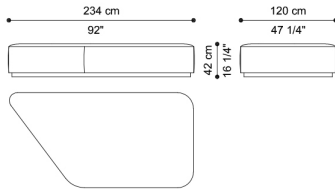

Standard features  
L 220 D 220 H 42 cm  
L 86.61 D 86.61 H 16.54 in

C.BAL.213.B

Sectional sofa right chaise  
longue element B

Standard features  
L 220 D 220 H 42 cm  
L 86.61 D 86.61 H 16.54 in

C.BAL.213.D

Sectional sofa left element D

Standard features  
L 234 D 120 H 42 cm  
L 92.13 D 47.24 H 16.54 in

C.BAL.213.C

Sectional sofa right element  
C

Standard features  
L 234 D 120 H 42 cm  
L 92.13 D 47.24 H 16.54 in

C.BAL.213.E

Sectional sofa square pouf  
element E

Standard features  
L 120 D 120 H 42 cm  
L 47.24 D 47.24 H 16.54 in

C.BAL.213.I

Sectional sofa element I

Standard features  
L 200 D 120 H 42 cm  
L 78.74 D 47.24 H 16.54 in

C.BAL.213.J

Sectional sofa element J

Standard features  
L 230 D 120 H 42 cm  
L 90.55 D 47.24 H 16.54 in

C.BAL.213.K

Sectional sofa element K

Standard features  
L 260 D 120 H 42 cm  
L 102.36 D 47.24 H 16.54 in