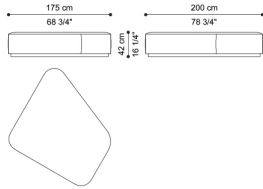

C.BAL.213.J

Sectional sofa element J

Standard features  
L 230 D 120 H 42 cm  
L 90.55 D 47.24 H 16.54 in

C.BAL.213.K

Sectional sofa element K

Standard features  
L 260 D 120 H 42 cm  
L 102.36 D 47.24 H 16.54 in

C.BAL.213.M

Sectional sofa left element M

Standard features  
L 204 D 120 H 42 cm  
L 80.32 D 47.24 H 16.54 in

C.BAL.213.L

Sectional sofa right element  
L

Standard features  
L 204 D 120 H 42 cm  
L 80.32 D 47.24 H 16.54 in

C.BAL.213.O

Sectional sofa left element O

Standard features  
L 264 D 120 H 42 cm  
L 103.94 D 47.24 H 16.54 in

C.BAL.213.N

Sectional sofa right element  
N

Standard features  
L 264 D 120 H 42 cm  
L 103.94 D 47.24 H 16.54 in

C.BAL.213.P

Sectional sofa left chaise  
longue element P

Standard features

L 175 D 200 H 42 cm  
L 68.9 D 78.74 H 16.54 in

C.BAL.213.Q

Sectional sofa right chaise  
longue element Q

Standard features

L 175 D 200 H 42 cm  
L 68.9 D 78.74 H 16.54 in