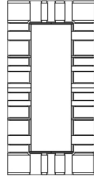

Kelbia

MIRRORS

Frame in multilayer wood covered in leathers or fabrics from the collection. Brass metal panel in Brushed Dark Bronze finishing. Natural, bronzed or smoked mirror.

C.KEL.512.A

Standing mirror

Standard features

L 120 D 5 H 240 cm

L 47.24 D 1.97 H 94.49 in