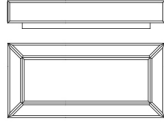

Selfie

SIDE/CENTRAL TABLES

Selfie

SIDE/CENTRAL TABLES

Central table with structure in multilayer wood covered with bevelled natural, bronzed or smoked mirrors.

C.SEL.231.B

Central table

Standard features
L 170 D 80 H 29 cm
L 66.93 D 31.5 H 11.42 in

C.SEL.231.A

Central table

Standard features
L 120 D 120 H 29 cm
L 47.24 D 47.24 H 11.42 in

Selfie

SIDE/CENTRAL TABLES

STRUCTURE