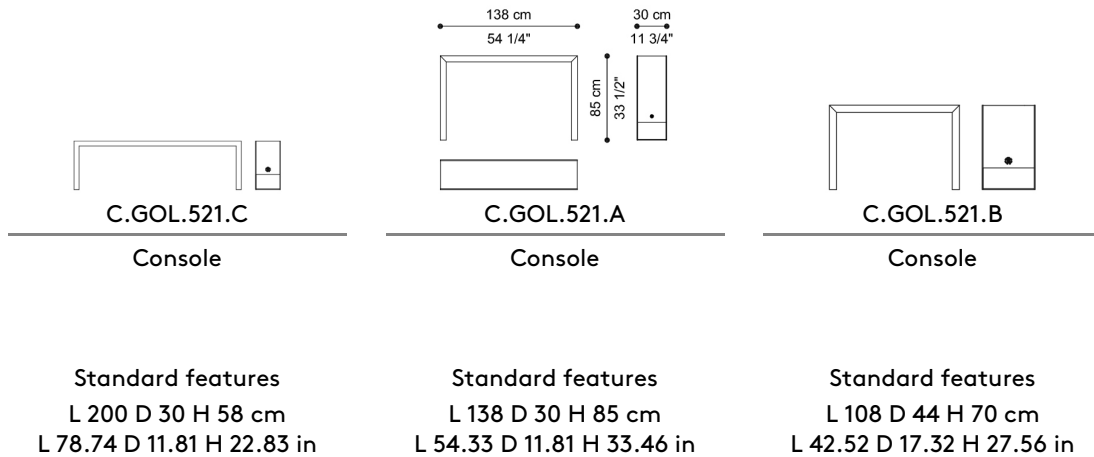

Golden bridge

CONSOLES

Eloquent materials and minimalist design for the Golden
Bridge console: a sophisticated element to create a
charming design setting.

Golden bridge

CONSOLES

Console with structure in metal in the finishings from the collection. Top covered in leather with optional hexagonal quilting, or in bevelled natural, bronzed or smoked mirror, or veneered in glossy Oak Dyed Wengé. C.GOL.521.A and C.GOL.521.B available also with top veneered in glossy Grey or Rose Carbalho or Eucalyptus Frisé.