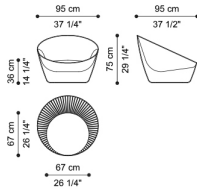

Cosmopolitan

ARMCHAIRS

Armchair with seat cushion in poplar wood and foam.
Upholstery in fabric or leather from the collection. Metal
base in the finishings from the collection.

C.COS.221.A

Armchair

Standard features

L 95 D 95 H 75 cm

L 37.4 D 37.4 H 29.53 in