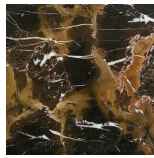

Trinidad

DINING TABLES

Trinidad

DINING TABLES

Dining table with metal legs in the finishings from the collection. Top in marble from the collection. Available on demand in onyx from the collection.

C.TRI.124.A

Metal

Black
Chrome

Chrome

Gold

Brushed
Gold

Brushed
Bronze

Brushed
Dark Bronze

Marble

Black
Marquina

Black & Gold

Emperador
Dark

Travertino
Navona

Bianco
Carrara

Sahara Noir

Bamboo

Silk
Georgette
Blue

Versylis

Statuario
Venato

Onyx

White Onyx

Verde Giada
Onyx

Grey Onyx

Emerald
Onyx