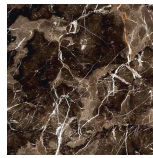

Trinidad

DINING TABLES

Trinidad

DINING TABLES

Dining table with metal legs in the finishings from the collection. Top in marble from the collection. Available on demand in onyx from the collection.

C.TRI.124.A

Metal

Black
Chrome

Chrome

Gold

Brushed
Gold

Brushed
Bronze

Brushed
Dark Bronze

Marble

Black
Marquina

Black & Gold

Emperador
Dark

Travertino
Navona

Bianco
Carrara

Sahara Noir

Bamboo

Silk
Georgette
Blue