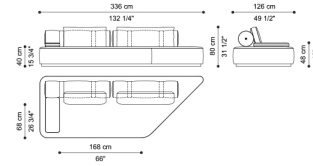

C.DR2.213.D

Sectional sofa right element D

Standard features
L 195 D 174 H 40 cm
L 76.77 D 68.5 H 15.75 in

C.DR2.213.C

Sectional sofa central element C

Standard features
L 174 D 174 H 80 cm
L 68.5 D 68.5 H 31.5 in

C.DR2.213.E

Sectional sofa left element E

Standard features
L 294 D 126 H 80 cm
L 115.75 D 49.61 H 31.5 in

C.DR2.213.F

Sectional sofa right element F

Standard features
L 294 D 126 H 80 cm
L 115.75 D 49.61 H 31.5 in

C.DR2.213.G

Sectional sofa left element G

Standard features
 L 246 D 126 H 80 cm
 L 96.85 D 49.61 H 31.5 in

C.DR2.213.H

Sectional sofa right element H

Standard features
 L 246 D 126 H 80 cm
 L 96.85 D 49.61 H 31.5 in

C.DR2.213.I

Modular sofa (left)

Standard features
 L 336 D 126 H 80 cm
 L 132.28 D 49.61 H 31.5 in

C.DR2.213.J

Sectional sofa right element J

Standard features
 L 336 D 126 H 80 cm
 L 132.28 D 49.61 H 31.5 in