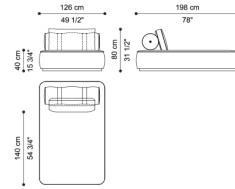

C.DR2.213.G

Sectional sofa left element G

Standard features
 L 246 D 126 H 80 cm
 L 96.85 D 49.61 H 31.5 in

C.DR2.213.H

Sectional sofa right element H

Standard features
 L 246 D 126 H 80 cm
 L 96.85 D 49.61 H 31.5 in

C.DR2.213.I

Modular sofa (left)

Standard features
 L 336 D 126 H 80 cm
 L 132.28 D 49.61 H 31.5 in

C.DR2.213.J

Sectional sofa right element J

Standard features
 L 336 D 126 H 80 cm
 L 132.28 D 49.61 H 31.5 in

C.DR2.213.K

Sectional sofa left element K

Standard features
 L 288 D 126 H 80 cm
 L 113.39 D 49.61 H 31.5 in

C.DR2.213.L

Sectional sofa right element L

Standard features
 L 288 D 126 H 80 cm
 L 113.39 D 49.61 H 31.5 in

C.DR2.213.M

Sectional sofa corner
element M

Standard features
L 174 D 174 H 80 cm
L 68.5 D 68.5 H 31.5 in

C.DR2.213.N

Sectional sofa chaise-longue
element N

Standard features
L 126 D 198 H 80 cm
L 49.61 D 77.95 H 31.5 in