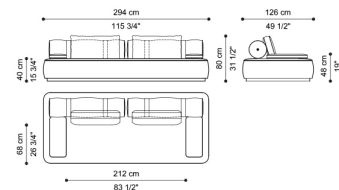

C.DR2.213.K

Sectional sofa left element K

Standard features
 L 288 D 126 H 80 cm
 L 113.39 D 49.61 H 31.5 in

C.DR2.213.L

Sectional sofa right element L

Standard features
 L 288 D 126 H 80 cm
 L 113.39 D 49.61 H 31.5 in

C.DR2.213.M

Sectional sofa corner
element M

Standard features
L 174 D 174 H 80 cm
L 68.5 D 68.5 H 31.5 in

C.DR2.213.N

Sectional sofa chaise-longue
element N

Standard features
L 126 D 198 H 80 cm
L 49.61 D 77.95 H 31.5 in

C.DR2.213.O

Sectional sofa central
element O

Standard features
L 126 D 126 H 80 cm
L 49.61 D 49.61 H 31.5 in

C.DR2.222.A

Sectional sofa pouf element
A

Standard features
L 126 D 126 H 40 cm
L 49.61 D 49.61 H 15.75 in

C.DR2.232.A

Sectional sofa rectangular
side table

Standard features
L 45 D 110 H 29 cm
L 17.72 D 43.31 H 11.42 in

C.DR2.211.A

3-seater sofa

Standard features
L 294 D 126 H 80 cm
L 115.75 D 49.61 H 31.5 in

C.DR2.211.B