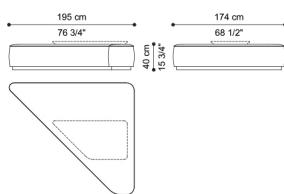

C.DR2.213.A

Sectional sofa chaise-longue element A

Standard features
L 174 D 246 H 80 cm
L 68.5 D 96.85 H 31.5 in

C.DR2.213.B

Sectional sofa left element B

Standard features
L 195 D 174 H 40 cm
L 76.77 D 68.5 H 15.75 in

C.DR2.213.D

Sectional sofa right element D

Standard features
L 195 D 174 H 40 cm
L 76.77 D 68.5 H 15.75 in

C.DR2.213.C

Sectional sofa central element C

Standard features
L 174 D 174 H 80 cm
L 68.5 D 68.5 H 31.5 in

C.DR2.213.E

Sectional sofa left element E

Standard features
L 294 D 126 H 80 cm
L 115.75 D 49.61 H 31.5 in

C.DR2.213.F

Sectional sofa right element F

Standard features
L 294 D 126 H 80 cm
L 115.75 D 49.61 H 31.5 in

C.DR2.232.A

Sectional sofa rectangular
side table

Standard features
L 45 D 110 H 29 cm
L 17.72 D 43.31 H 11.42 in

C.DR2.211.A

3-seater sofa

Standard features
L 294 D 126 H 80 cm
L 115.75 D 49.61 H 31.5 in

C.DR2.211.B