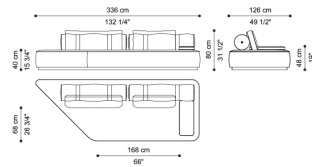

C.DR2.213.E

Sectional sofa left element E

Standard features
L 294 D 126 H 80 cm
L 115.75 D 49.61 H 31.5 in

C.DR2.213.F

Sectional sofa right element F

Standard features
L 294 D 126 H 80 cm
L 115.75 D 49.61 H 31.5 in

C.DR2.213.G

Sectional sofa left element G

Standard features
 L 246 D 126 H 80 cm
 L 96.85 D 49.61 H 31.5 in

C.DR2.213.H

Sectional sofa right element H

Standard features
 L 246 D 126 H 80 cm
 L 96.85 D 49.61 H 31.5 in

C.DR2.213.I

Modular sofa (left)

Standard features
 L 336 D 126 H 80 cm
 L 132.28 D 49.61 H 31.5 in

C.DR2.213.J

Sectional sofa right element J

Standard features
 L 336 D 126 H 80 cm
 L 132.28 D 49.61 H 31.5 in

C.DR2.213.K

Sectional sofa left element K

Standard features
 L 288 D 126 H 80 cm
 L 113.39 D 49.61 H 31.5 in

C.DR2.213.L

Sectional sofa right element L

Standard features
 L 288 D 126 H 80 cm
 L 113.39 D 49.61 H 31.5 in