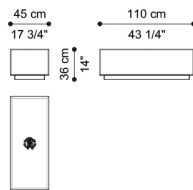

C.DR2.213.K

Sectional sofa left element K

Standard features
 L 288 D 126 H 80 cm
 L 113.39 D 49.61 H 31.5 in

C.DR2.213.L

Sectional sofa right element L

Standard features
 L 288 D 126 H 80 cm
 L 113.39 D 49.61 H 31.5 in

C.DR2.213.M

Sectional sofa corner
element M

Standard features
L 174 D 174 H 80 cm
L 68.5 D 68.5 H 31.5 in

C.DR2.213.N

Sectional sofa chaise-longue
element N

Standard features
L 126 D 198 H 80 cm
L 49.61 D 77.95 H 31.5 in

C.DR2.213.O

Sectional sofa central
element O

Standard features
L 126 D 126 H 80 cm
L 49.61 D 49.61 H 31.5 in

C.DR2.222.A

Sectional sofa pouf element
A

Standard features
L 126 D 126 H 40 cm
L 49.61 D 49.61 H 15.75 in

C.DR2.232.A

Sectional sofa rectangular
side table

Standard features
L 45 D 110 H 29 cm
L 17.72 D 43.31 H 11.42 in

C.DR2.211.A

3-seater sofa

Standard features
L 294 D 126 H 80 cm
L 115.75 D 49.61 H 31.5 in

C.DR2.211.B