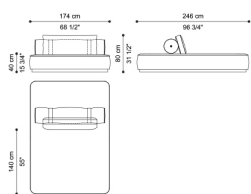

C.DR2.213.A

Sectional sofa chaise-longue element A

Standard features
L 174 D 246 H 80 cm
L 68.5 D 96.85 H 31.5 in

C.DR2.213.B

Sectional sofa left element B

Standard features
L 195 D 174 H 40 cm
L 76.77 D 68.5 H 15.75 in

C.DR2.213.D

Sectional sofa right element D

Standard features
L 195 D 174 H 40 cm
L 76.77 D 68.5 H 15.75 in

C.DR2.213.C

Sectional sofa central element C

Standard features
L 174 D 174 H 80 cm
L 68.5 D 68.5 H 31.5 in

C.DR2.213.I

Modular sofa (left)

Standard features
 L 336 D 126 H 80 cm
 L 132.28 D 49.61 H 31.5 in

C.DR2.213.J

Sectional sofa right element J

Standard features
 L 336 D 126 H 80 cm
 L 132.28 D 49.61 H 31.5 in

C.DR2.232.A

Sectional sofa rectangular
side table

Standard features
L 45 D 110 H 29 cm
L 17.72 D 43.31 H 11.42 in

C.DR2.211.A

3-seater sofa

Standard features
L 294 D 126 H 80 cm
L 115.75 D 49.61 H 31.5 in

C.DR2.211.B