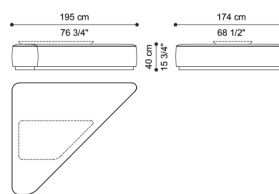

C.DR2.213.A

Sectional sofa chaise-longue element A

Standard features
L 174 D 246 H 80 cm
L 68.5 D 96.85 H 31.5 in

C.DR2.213.B

Sectional sofa left element B

Standard features
L 195 D 174 H 40 cm
L 76.77 D 68.5 H 15.75 in

C.DR2.213.D

Sectional sofa right element D

Standard features
L 195 D 174 H 40 cm
L 76.77 D 68.5 H 15.75 in

C.DR2.213.C

Sectional sofa central element C

Standard features
L 174 D 174 H 80 cm
L 68.5 D 68.5 H 31.5 in

C.DR2.213.E

Sectional sofa left element E

Standard features
L 294 D 126 H 80 cm
L 115.75 D 49.61 H 31.5 in

C.DR2.213.F

Sectional sofa right element F

Standard features
L 294 D 126 H 80 cm
L 115.75 D 49.61 H 31.5 in

C.DR2.213.G

Sectional sofa left element G

Standard features
 L 246 D 126 H 80 cm
 L 96.85 D 49.61 H 31.5 in

C.DR2.213.H

Sectional sofa right element H

Standard features
 L 246 D 126 H 80 cm
 L 96.85 D 49.61 H 31.5 in