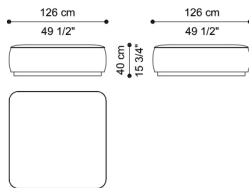

C.DR2.213.K

Sectional sofa left element K

Standard features
 L 288 D 126 H 80 cm
 L 113.39 D 49.61 H 31.5 in

C.DR2.213.L

Sectional sofa right element L

Standard features
 L 288 D 126 H 80 cm
 L 113.39 D 49.61 H 31.5 in

C.DR2.213.M

Sectional sofa corner
element M

Standard features
L 174 D 174 H 80 cm
L 68.5 D 68.5 H 31.5 in

C.DR2.213.N

Sectional sofa chaise-longue
element N

Standard features
L 126 D 198 H 80 cm
L 49.61 D 77.95 H 31.5 in

C.DR2.213.O

Sectional sofa central
element O

Standard features
L 126 D 126 H 80 cm
L 49.61 D 49.61 H 31.5 in

C.DR2.222.A

Sectional sofa pouf element
A

Standard features
L 126 D 126 H 40 cm
L 49.61 D 49.61 H 15.75 in

C.DR2.232.A

Sectional sofa rectangular
side table

Standard features
L 45 D 110 H 29 cm
L 17.72 D 43.31 H 11.42 in

C.DR2.211.A

3-seater sofa

Standard features
L 294 D 126 H 80 cm
L 115.75 D 49.61 H 31.5 in

C.DR2.211.B