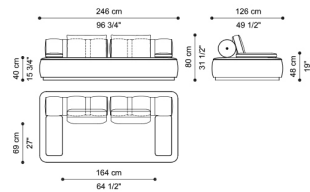

C.DR2.213.M

Sectional sofa corner
element M

Standard features
L 174 D 174 H 80 cm
L 68.5 D 68.5 H 31.5 in

C.DR2.213.N

Sectional sofa chaise-longue
element N

Standard features
L 126 D 198 H 80 cm
L 49.61 D 77.95 H 31.5 in

C.DR2.213.O

Sectional sofa central
element O

Standard features
L 126 D 126 H 80 cm
L 49.61 D 49.61 H 31.5 in

C.DR2.222.A

Sectional sofa pouf element
A

Standard features
L 126 D 126 H 40 cm
L 49.61 D 49.61 H 15.75 in

C.DR2.232.A

Sectional sofa rectangular
side table

Standard features
L 45 D 110 H 29 cm
L 17.72 D 43.31 H 11.42 in

C.DR2.211.A

3-seater sofa

Standard features
L 294 D 126 H 80 cm
L 115.75 D 49.61 H 31.5 in

C.DR2.211.B

2-seater sofa

Standard features

L 246 D 126 H 80 cm

L 96.85 D 49.61 H 31.5 in

Darlington.2

MODULAR SOFAS

UPHOLSTERY

Fabric cat. A
Fabric cat. B (silk excluded)
Fabric cat. C
Leather cat. A
Leather cat. B