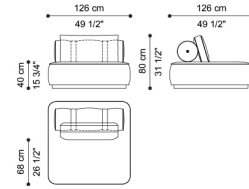

C.DR2.213.I

Modular sofa (left)

Standard features
 L 336 D 126 H 80 cm
 L 132.28 D 49.61 H 31.5 in

C.DR2.213.J

Sectional sofa right element J

Standard features
 L 336 D 126 H 80 cm
 L 132.28 D 49.61 H 31.5 in

C.DR2.213.K

Sectional sofa left element K

Standard features
 L 288 D 126 H 80 cm
 L 113.39 D 49.61 H 31.5 in

C.DR2.213.L

Sectional sofa right element L

Standard features
 L 288 D 126 H 80 cm
 L 113.39 D 49.61 H 31.5 in

C.DR2.213.M

Sectional sofa corner
element M

Standard features
L 174 D 174 H 80 cm
L 68.5 D 68.5 H 31.5 in

C.DR2.213.N

Sectional sofa chaise-longue
element N

Standard features
L 126 D 198 H 80 cm
L 49.61 D 77.95 H 31.5 in

C.DR2.213.O

Sectional sofa central
element O

Standard features
L 126 D 126 H 80 cm
L 49.61 D 49.61 H 31.5 in

C.DR2.222.A

Sectional sofa pouf element
A

Standard features
L 126 D 126 H 40 cm
L 49.61 D 49.61 H 15.75 in