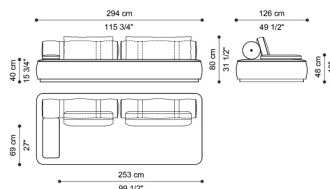

C.DR2.213.A

Sectional sofa chaise-longue element A

Standard features
L 174 D 246 H 80 cm
L 68.5 D 96.85 H 31.5 in

C.DR2.213.B

Sectional sofa left element B

Standard features
L 195 D 174 H 40 cm
L 76.77 D 68.5 H 15.75 in

C.DR2.213.D

Sectional sofa right element D

Standard features
L 195 D 174 H 40 cm
L 76.77 D 68.5 H 15.75 in

C.DR2.213.C

Sectional sofa central element C

Standard features
L 174 D 174 H 80 cm
L 68.5 D 68.5 H 31.5 in

C.DR2.213.E

Sectional sofa left element E

Standard features
L 294 D 126 H 80 cm
L 115.75 D 49.61 H 31.5 in

C.DR2.213.F

Sectional sofa right element F

Standard features
L 294 D 126 H 80 cm
L 115.75 D 49.61 H 31.5 in

C.DR2.213.G

Sectional sofa left element G

Standard features
 L 246 D 126 H 80 cm
 L 96.85 D 49.61 H 31.5 in

C.DR2.213.H

Sectional sofa right element H

Standard features
 L 246 D 126 H 80 cm
 L 96.85 D 49.61 H 31.5 in