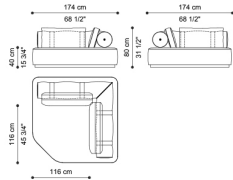

C.DR2.213.I

Modular sofa (left)

Standard features
 L 336 D 126 H 80 cm
 L 132.28 D 49.61 H 31.5 in

C.DR2.213.J

Sectional sofa right element J

Standard features
 L 336 D 126 H 80 cm
 L 132.28 D 49.61 H 31.5 in

C.DR2.213.K

Sectional sofa left element K

Standard features
 L 288 D 126 H 80 cm
 L 113.39 D 49.61 H 31.5 in

C.DR2.213.L

Sectional sofa right element L

Standard features
 L 288 D 126 H 80 cm
 L 113.39 D 49.61 H 31.5 in

C.DR2.213.M

Sectional sofa corner
element M

Standard features
L 174 D 174 H 80 cm
L 68.5 D 68.5 H 31.5 in

C.DR2.213.N

Sectional sofa chaise-longue
element N

Standard features
L 126 D 198 H 80 cm
L 49.61 D 77.95 H 31.5 in

C.DR2.213.O

Sectional sofa central
element O

Standard features
L 126 D 126 H 80 cm
L 49.61 D 49.61 H 31.5 in

C.DR2.222.A

Sectional sofa pouf element
A

Standard features
L 126 D 126 H 40 cm
L 49.61 D 49.61 H 15.75 in