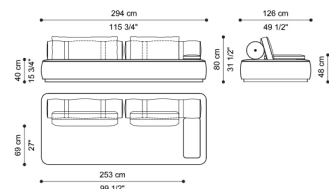

C.DR2.213.A

Sectional sofa chaise-longue element A

Standard features
L 174 D 246 H 80 cm
L 68.5 D 96.85 H 31.5 in

C.DR2.213.B

Sectional sofa left element B

Standard features
L 195 D 174 H 40 cm
L 76.77 D 68.5 H 15.75 in

C.DR2.213.D

Sectional sofa right element D

Standard features
L 195 D 174 H 40 cm
L 76.77 D 68.5 H 15.75 in

C.DR2.213.C

Sectional sofa central element C

Standard features
L 174 D 174 H 80 cm
L 68.5 D 68.5 H 31.5 in

C.DR2.213.E

Sectional sofa left element E

Standard features
L 294 D 126 H 80 cm
L 115.75 D 49.61 H 31.5 in

C.DR2.213.F

Sectional sofa right element F

Standard features
L 294 D 126 H 80 cm
L 115.75 D 49.61 H 31.5 in

C.DR2.213.G

Sectional sofa left element G

Standard features
 L 246 D 126 H 80 cm
 L 96.85 D 49.61 H 31.5 in

C.DR2.213.H

Sectional sofa right element H

Standard features
 L 246 D 126 H 80 cm
 L 96.85 D 49.61 H 31.5 in