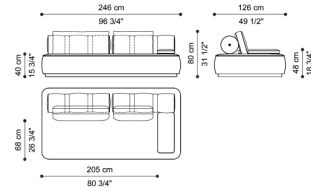

C.DR2.213.D

Sectional sofa right element D

Standard features
L 195 D 174 H 40 cm
L 76.77 D 68.5 H 15.75 in

C.DR2.213.C

Sectional sofa central element C

Standard features
L 174 D 174 H 80 cm
L 68.5 D 68.5 H 31.5 in

C.DR2.213.E

Sectional sofa left element E

Standard features
L 294 D 126 H 80 cm
L 115.75 D 49.61 H 31.5 in

C.DR2.213.F

Sectional sofa right element F

Standard features
L 294 D 126 H 80 cm
L 115.75 D 49.61 H 31.5 in

C.DR2.213.G

Sectional sofa left element G

Standard features
 L 246 D 126 H 80 cm
 L 96.85 D 49.61 H 31.5 in

C.DR2.213.H

Sectional sofa right element H

Standard features
 L 246 D 126 H 80 cm
 L 96.85 D 49.61 H 31.5 in

C.DR2.213.I

Modular sofa (left)

Standard features
 L 336 D 126 H 80 cm
 L 132.28 D 49.61 H 31.5 in

C.DR2.213.J

Sectional sofa right element J

Standard features
 L 336 D 126 H 80 cm
 L 132.28 D 49.61 H 31.5 in