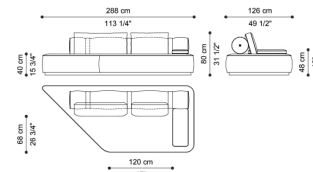

C.DR2.213.G

Sectional sofa left element G

Standard features
 L 246 D 126 H 80 cm
 L 96.85 D 49.61 H 31.5 in

C.DR2.213.H

Sectional sofa right element H

Standard features
 L 246 D 126 H 80 cm
 L 96.85 D 49.61 H 31.5 in

C.DR2.213.I

Modular sofa (left)

Standard features
 L 336 D 126 H 80 cm
 L 132.28 D 49.61 H 31.5 in

C.DR2.213.J

Sectional sofa right element J

Standard features
 L 336 D 126 H 80 cm
 L 132.28 D 49.61 H 31.5 in

C.DR2.213.K

Sectional sofa left element K

Standard features
 L 288 D 126 H 80 cm
 L 113.39 D 49.61 H 31.5 in

C.DR2.213.L

Sectional sofa right element L

Standard features
 L 288 D 126 H 80 cm
 L 113.39 D 49.61 H 31.5 in

C.DR2.213.M

Sectional sofa corner
element M

Standard features
L 174 D 174 H 80 cm
L 68.5 D 68.5 H 31.5 in

C.DR2.213.N

Sectional sofa chaise-longue
element N

Standard features
L 126 D 198 H 80 cm
L 49.61 D 77.95 H 31.5 in