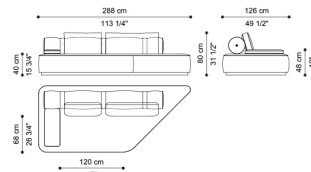

C.DR2.213.G

Sectional sofa left element G

Standard features
 L 246 D 126 H 80 cm
 L 96.85 D 49.61 H 31.5 in

C.DR2.213.H

Sectional sofa right element H

Standard features
 L 246 D 126 H 80 cm
 L 96.85 D 49.61 H 31.5 in

C.DR2.213.I

Modular sofa (left)

Standard features
 L 336 D 126 H 80 cm
 L 132.28 D 49.61 H 31.5 in

C.DR2.213.J

Sectional sofa right element J

Standard features
 L 336 D 126 H 80 cm
 L 132.28 D 49.61 H 31.5 in

C.DR2.213.K

Sectional sofa left element K

Standard features
 L 288 D 126 H 80 cm
 L 113.39 D 49.61 H 31.5 in

C.DR2.213.L

Sectional sofa right element L

Standard features
 L 288 D 126 H 80 cm
 L 113.39 D 49.61 H 31.5 in

C.DR2.213.M

Sectional sofa corner
element M

Standard features
L 174 D 174 H 80 cm
L 68.5 D 68.5 H 31.5 in

C.DR2.213.N

Sectional sofa chaise-longue
element N

Standard features
L 126 D 198 H 80 cm
L 49.61 D 77.95 H 31.5 in