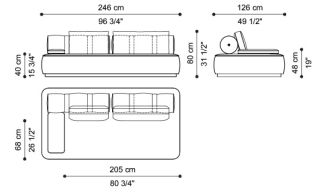

C.DR2.213.D

Sectional sofa right element D

Standard features
L 195 D 174 H 40 cm
L 76.77 D 68.5 H 15.75 in

C.DR2.213.C

Sectional sofa central element C

Standard features
L 174 D 174 H 80 cm
L 68.5 D 68.5 H 31.5 in

C.DR2.213.E

Sectional sofa left element E

Standard features
L 294 D 126 H 80 cm
L 115.75 D 49.61 H 31.5 in

C.DR2.213.F

Sectional sofa right element F

Standard features
L 294 D 126 H 80 cm
L 115.75 D 49.61 H 31.5 in

C.DR2.213.G

Sectional sofa left element G

Standard features
 L 246 D 126 H 80 cm
 L 96.85 D 49.61 H 31.5 in

C.DR2.213.H

Sectional sofa right element H

Standard features
 L 246 D 126 H 80 cm
 L 96.85 D 49.61 H 31.5 in

C.DR2.213.I

Modular sofa (left)

Standard features
 L 336 D 126 H 80 cm
 L 132.28 D 49.61 H 31.5 in

C.DR2.213.J

Sectional sofa right element J

Standard features
 L 336 D 126 H 80 cm
 L 132.28 D 49.61 H 31.5 in