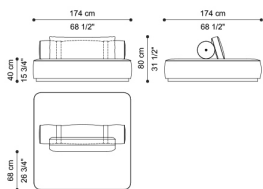

C.DR2.213.A

Sectional sofa chaise-longue element A

Standard features
L 174 D 246 H 80 cm
L 68.5 D 96.85 H 31.5 in

C.DR2.213.B

Sectional sofa left element B

Standard features
L 195 D 174 H 40 cm
L 76.77 D 68.5 H 15.75 in

C.DR2.213.D

Sectional sofa right element D

Standard features
L 195 D 174 H 40 cm
L 76.77 D 68.5 H 15.75 in

C.DR2.213.C

Sectional sofa central element C

Standard features
L 174 D 174 H 80 cm
L 68.5 D 68.5 H 31.5 in

C.DR2.213.E

Sectional sofa left element E

Standard features
L 294 D 126 H 80 cm
L 115.75 D 49.61 H 31.5 in

C.DR2.213.F

Sectional sofa right element F

Standard features
L 294 D 126 H 80 cm
L 115.75 D 49.61 H 31.5 in

C.DR2.213.G

Sectional sofa left element G

Standard features
 L 246 D 126 H 80 cm
 L 96.85 D 49.61 H 31.5 in

C.DR2.213.H

Sectional sofa right element H

Standard features
 L 246 D 126 H 80 cm
 L 96.85 D 49.61 H 31.5 in