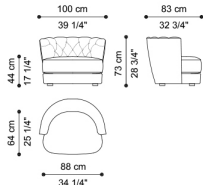

Limbo

ARMCHAIRS

Armchair with structure in poplar wood and foam.
Upholstery in fabric or leather from the collection.

C.LIM.221.A

Armchair

Standard features

L 100 D 83 H 73 cm
L 39.37 D 32.68 H 28.74 in