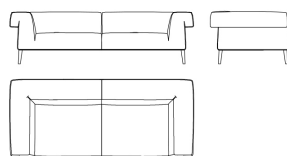

## SOFAS

Sofa with structure in beech wood and foam. Upholstery in fabric or leather from the collection. Feet in metal with Black Chrome finishing. Decorative cushions not included.

### F.SOH.211.A

3-seater sofa

#### Standard features

L 270 D 105 H 68 cm  
L 106.3 D 41.34 H 26.77 in

#### Standard features

L 240 D 105 H 68 cm  
L 94.49 D 41.34 H 26.77 in

SOFAS