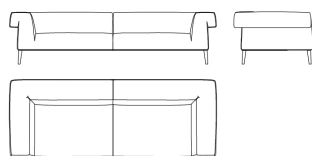

SOFAS

Sofa with structure in beech wood and foam. Upholstery in fabric or leather from the collection. Feet in metal with Black Chrome finishing. Decorative cushions not included.

F.SOH.211.A

3-seater sofa

Standard features

L 270 D 105 H 68 cm
L 106.3 D 41.34 H 26.77 in