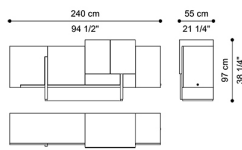

Soira

DAY UNITS

Sideboard with structure in MDF veneered in essence from the collection, or lacquered in the finishings from the collection. Cube element covered in porcelain gres from the collection.

Interior covered in microfibre, with shelves in tempered bronzed glass.

Base in MDF lacquered embossed Black or Ivory. Lower base in iron with Brushed Bronze finishing.

Brass plate with RC monogram.

C.SOI.113.A

Sideboard

Standard features

L 240 D 55 H 97 cm

L 94.49 D 21.65 H 38.19 in