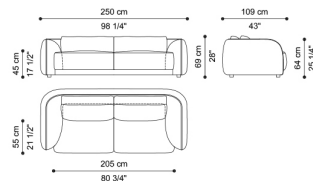

Brass plates with RC monogram on the sides. Decorative metal piping available in Gold finishing only.

C.KRU.211.A

3-seater sofa

C.KRU.211.B

2-seater sofa

Standard features

L 290 D 109 H 69 cm
L 114.17 D 42.91 H 27.17 in

Standard features

L 250 D 109 H 69 cm
L 98.43 D 42.91 H 27.17 in

Kruger

SOFAS

UPHOLSTERY

Fabric cat. A
Fabric cat. B
Fabric cat. C
Leather cat. A
Leather cat. B

See the detailed files in the "Technical information" section