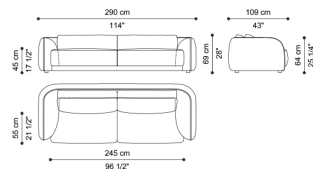

Brass plates with RC monogram on the sides. Decorative metal piping available in Gold finishing only.

C.KRU.211.A

3-seater sofa

C.KRU.211.B

2-seater sofa

Standard features

L 290 D 109 H 69 cm
L 114.17 D 42.91 H 27.17 in

Standard features

L 250 D 109 H 69 cm
L 98.43 D 42.91 H 27.17 in

Kruger

SOFAS

UPHOLSTERY

Fabric cat. A
Fabric cat. B
Fabric cat. C
Leather cat. A
Leather cat. B

See the detailed files in the "Technical information" section