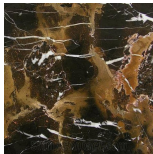

Vermeer

SIDE/CENTRAL TABLES

Vermeer

SIDE/CENTRAL TABLES

Side table with structure in multilayer wood veneered in glossy Oak Dyed Wengé. Insert in marble cat. A.

C.VER.232.A

Side table

Standard features

L 53 D 53 H 50 cm

L 20.87 D 20.87 H 19.69 in

Vermeer

SIDE/CENTRAL TABLES

STRUCTURE

Wood

Oak
Veneered
Dyed Wengé

Marble

Black
Marquina

Black & Gold

Emperador
Dark

Travertino
Navona

Bianco
Carrara