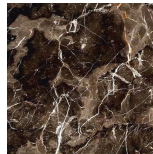

Vermeer

SIDE/CENTRAL TABLES

Vermeer

SIDE/CENTRAL TABLES

Side table with structure in multilayer wood veneered in glossy Oak Dyed Wengé. Insert in marble cat. A.

C.VER.232.A

Side table

Standard features

L 53 D 53 H 50 cm

L 20.87 D 20.87 H 19.69 in

Vermeer

SIDE/CENTRAL TABLES

STRUCTURE

Wood

Oak
Veneered
Dyed Wengé

Marble

Black
Marquina

Black & Gold

Emperador
Dark

Travertino
Navona

Bianco
Carrara