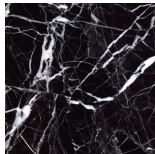

Vermeer

SIDE/CENTRAL TABLES

Vermeer

SIDE/CENTRAL TABLES

Side table with structure in multilayer wood veneered in glossy Oak Dyed Wengé. Insert in marble cat. A.

C.VER.232.A

Side table

Standard features

L 53 D 53 H 50 cm

L 20.87 D 20.87 H 19.69 in

Vermeer

SIDE/CENTRAL TABLES

STRUCTURE

Wood

Oak
Veneered
Dyed Wengé

Marble

Black
Marquina

Black & Gold

Emperador
Dark

Travertino
Navona

Bianco
Carrara