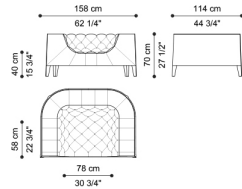

Blake

ARMCHAIRS

Armchair with structure in poplar wood and foam.
Upholstery in fabric or leather from the collection. Metal
feet in the finishings from the collection.

C.BLA.221.A

Armchair

Standard features

L 158 D 114 H 70 cm

L 62.2 D 44.88 H 27.56 in