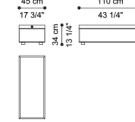

C.SMO.213.C

Sectional sofa dormeuse
element C

Standard features
L 118 D 170 H 60 cm
L 46.46 D 66.93 H 23.62 in

C.SMO.213.H

Sectional sofa corner
element H

Standard features
L 133 D 133 H 60 cm
L 52.36 D 52.36 H 23.62 in

C.SMO.213.D

Sectional sofa pouf with
back element D

Standard features
L 103 D 113 H 60 cm
L 40.55 D 44.49 H 23.62 in

C.SMO.213.E

Sectional sofa pouf element E

Standard features
L 103 D 113 H 42 cm
L 40.55 D 44.49 H 16.54 in

C.SMO.232.A

Sectional sofa rectangular
side table (without tray)

Standard features
L 45 D 110 H 34 cm
L 17.72 D 43.31 H 13.39 in

C.SMO.232.C

Sectional sofa rectangular
side table (with tray)

Standard features
L 45 D 110 H 34 cm
L 17.72 D 43.31 H 13.39 in

C.SMO.232.B

Sectional sofa trapezoidal
side table (without tray)

Standard features
L 87 D 107 H 34 cm
L 34.25 D 42.13 H 13.39 in

C.SMO.232.D

Sectional sofa trapezoidal
side table (with leather tray)

Standard features
L 87 D 107 H 34 cm
L 34.25 D 42.13 H 13.39 in