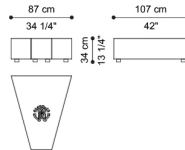

C.SMO.213.C

Sectional sofa dormeuse
element C

Standard features
L 118 D 170 H 60 cm
L 46.46 D 66.93 H 23.62 in

C.SMO.213.H

Sectional sofa corner
element H

Standard features
L 133 D 133 H 60 cm
L 52.36 D 52.36 H 23.62 in

C.SMO.213.D

Sectional sofa pouf with
back element D

Standard features
L 103 D 113 H 60 cm
L 40.55 D 44.49 H 23.62 in

C.SMO.213.E

Sectional sofa pouf element E

Standard features
L 103 D 113 H 42 cm
L 40.55 D 44.49 H 16.54 in

C.SMO.232.A

Sectional sofa rectangular
side table (without tray)

Standard features
L 45 D 110 H 34 cm
L 17.72 D 43.31 H 13.39 in

C.SMO.232.C

Sectional sofa rectangular
side table (with tray)

Standard features
L 45 D 110 H 34 cm
L 17.72 D 43.31 H 13.39 in

C.SMO.232.B

Sectional sofa trapezoidal
side table (without tray)

Standard features
L 87 D 107 H 34 cm
L 34.25 D 42.13 H 13.39 in

C.SMO.232.D

Sectional sofa trapezoidal
side table (with leather tray)

Standard features
L 87 D 107 H 34 cm
L 34.25 D 42.13 H 13.39 in