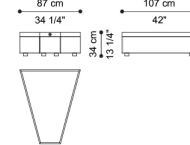

C.SMO.213.C

Sectional sofa dormeuse
element C

Standard features
L 118 D 170 H 60 cm
L 46.46 D 66.93 H 23.62 in

C.SMO.213.H

Sectional sofa corner
element H

Standard features
L 133 D 133 H 60 cm
L 52.36 D 52.36 H 23.62 in

C.SMO.213.D

Sectional sofa pouf with
back element D

Standard features
L 103 D 113 H 60 cm
L 40.55 D 44.49 H 23.62 in

C.SMO.213.E

Sectional sofa pouf element E

Standard features
L 103 D 113 H 42 cm
L 40.55 D 44.49 H 16.54 in

C.SMO.232.A

Sectional sofa rectangular
side table (without tray)

Standard features
L 45 D 110 H 34 cm
L 17.72 D 43.31 H 13.39 in

C.SMO.232.C

Sectional sofa rectangular
side table (with tray)

Standard features
L 45 D 110 H 34 cm
L 17.72 D 43.31 H 13.39 in

C.SMO.232.B

Sectional sofa trapezoidal
side table (without tray)

Standard features
L 87 D 107 H 34 cm
L 34.25 D 42.13 H 13.39 in

C.SMO.232.D

Sectional sofa trapezoidal
side table (with leather tray)

Standard features
L 87 D 107 H 34 cm
L 34.25 D 42.13 H 13.39 in