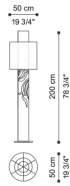

Logipi

FLOOR LAMPS

Logipi

FLOOR LAMPS

Floor lamp made with a 25 mm thick laser-cut brass pole. Gold finishing.

Lampshade in ivory silk coupled with flameproof PVC.

Interior with opaline plexiglass and 24 W strip LED.

Base in brass.

C.LGI.621.A

Floor lamp

Standard features
dia 50 cm H 200 cm
dia 19.69 in H 78.74 in

Logipi

FLOOR LAMPS

STRUCTURE

Metal