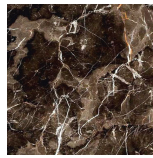

Trinidad

CONSOLES

Trinidad

CONSOLES

Console with metal legs in the finishings from the collection. Top in marble from the collection. Available on demand in onyx from the collection.

C.TRI.521.C

Console

Standard features
L 180 D 45 H 60 cm
L 70.87 D 17.72 H 23.62 in

STRUCTURE

Metal

Black
Chrome

Chrome

Gold

Brushed
Gold

Brushed
Bronze

Brushed
Dark Bronze

Marble

Black
Marquina

Black & Gold

Emperador
Dark

Travertino
Navona

Bianco
Carrara

Sahara Noir

Bamboo

Silk
Georgette
Blue

Versylis

Statuario
Venato

Onyx

White Onyx

Verde Giada
Onyx

Grey Onyx

Emerald
Onyx