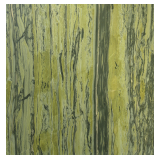

STRUCTURE

Metal

Black
Chrome

Chrome

Gold

Brushed
Gold

Brushed
Bronze

Brushed
Dark Bronze

Marble

Black
Marquina

Black & Gold

Emperador
Dark

Travertino
Navona

Bianco
Carrara

Sahara Noir

Bamboo

Silk
Georgette
Blue

Versylis

Statuario
Venato

Onyx

White Onyx

Verde Giada
Onyx

Grey Onyx

Emerald
Onyx