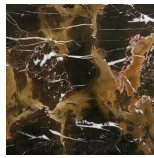

Trinidad

CONSOLES

Trinidad

CONSOLES

Console with metal legs in the finishings from the collection. Top in marble from the collection. Available on demand in onyx from the collection.

C.TRI.521.C

Console

Standard features
L 180 D 45 H 60 cm
L 70.87 D 17.72 H 23.62 in

STRUCTURE

Metal

Black
Chrome

Chrome

Gold

Brushed
Gold

Brushed
Bronze

Brushed
Dark Bronze

Marble

Black
Marquina

Black & Gold

Emperador
Dark

Travertino
Navona

Bianco
Carrara

Sahara Noir

Bamboo

Silk
Georgette
Blue

Versylis

Statuario
Venato

Onyx

White Onyx

Verde Giada
Onyx

Grey Onyx

Emerald
Onyx