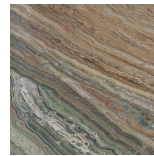

STRUCTURE

Metal

Black
Chrome

Chrome

Gold

Brushed
Gold

Brushed
Bronze

Brushed
Dark Bronze

Marble

Black
Marquina

Black & Gold

Emperador
Dark

Travertino
Navona

Bianco
Carrara

Sahara Noir

Bamboo

Silk
Georgette
Blue

Versylis

Statuario
Venato

Onyx

White Onyx

Verde Giada
Onyx

Grey Onyx

Emerald
Onyx