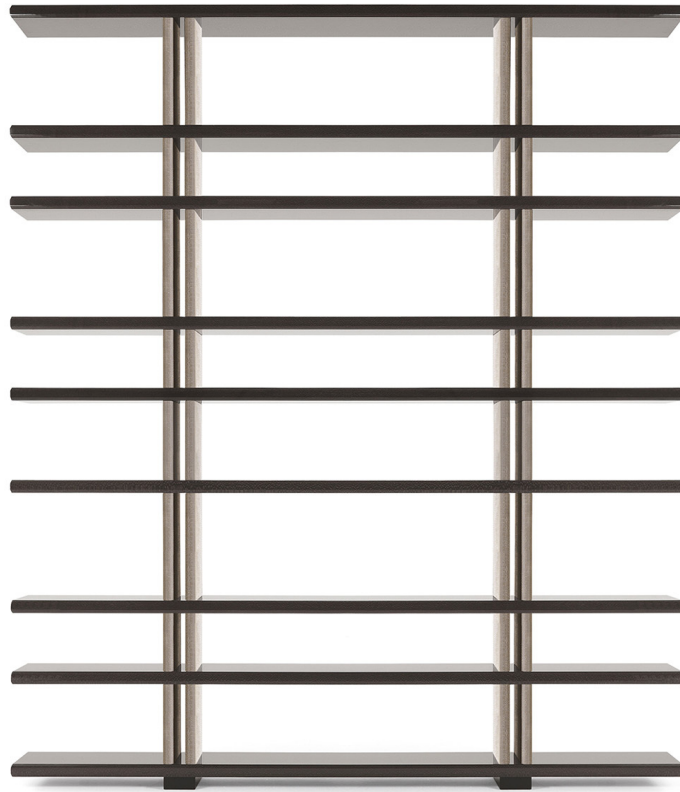

Wall.2

BOOKCASES

Wall.2

BOOKCASES

Modular bookcase with structure in multilayer wood.

Modular pillars with shelf available in three heights: 33, 43 and 56 cm. Shelves veneered in essence from the collection. Pillars covered in leather from the collection.

RC jewel monogram with Swarovski crystals in cast brass with gold or platinum finishing.

C.WL2.542.A

Modular bookcase - base

Standard features
L 300 D 35 H 12 cm
L 118.11 D 13.78 H 4.72 in

C.WL2.542.B

Modular bookcase - shelf +
pillars

Standard features
L 300 D 35 H 33 cm
L 118.11 D 13.78 H 12.99 in

C.WL2.542.C

Modular bookcase - shelf +
pillars

Standard features
L 300 D 35 H 43 cm
L 118.11 D 13.78 H 16.93 in

C.WL2.542.D

Modular bookcase - shelf +
pillars

BOOKCASES

STRUCTURE

Wood

Oak
Veneered
Dyed Wengé

Rose
Carbalho
Veneered

Grey
Carbalho
Veneered

Eucalyptus
Frisé
Veneered