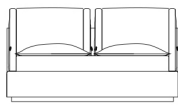

Smoking

BEDS

Bed with structure in beech wood and foam. Upholstery in fabric or leather from the collection. Optional counterweight set for back cushions. Wooden base lacquered matt Black.

C.SMO.312.A

Bed for mattress 180 x 200
cm