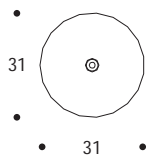

HOME COUTURE

pp. 34, 38, 47, 128/129, 132, 134, 136, 137, 138, 140, 165, 172, 173

CONTRAST

pp. 91

DESCRIZIONE / DESCRIPTION		CODICE / CODE	EURO / EURO
vaso in ceramica finitura "lustro" <i>ceramic vase "lustro" finishing</i>			
versioni <i>versions</i>	alto / <i>high</i> basso / <i>low</i>	CPBUBBLE02 CPBUBBLE01	
finitura "lustro" <i>"lustro" finishing</i>	bronzo / <i>bronze</i> nichel / <i>nickel</i> platino / <i>platinum</i>