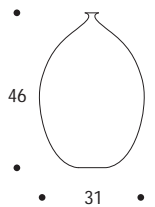

VASO | VASE

volume / *volume* 0,071 / 0,029 m<sup>3</sup>  
colli / *boxes* 1

## MASTER COLLECTION

pp. 11, 12, 19, 23, 24, 38/39, 44, 46, 90, 91, 102, 103, 151, 157, 240, 243