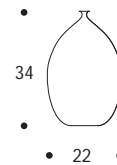

VASO | VASE

volume / *volume* 0,071 / 0,029 m<sup>3</sup>  
colli / *boxes* 1

## MASTER COLLECTION

pp. 11, 12, 19, 23, 24, 38/39, 44, 46, 90, 91, 102, 103, 151, 157, 240, 243