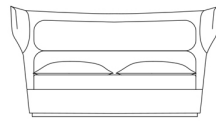

Guam

BEDS

Bed with structure in beech wood and foam. Upholstery in fabric or leather from the collection. Optional "Uma" quilting for headboard. Wooden base lacquered matt Black.

C.GUA.312.A

Bed for mattress 180 x 200
cm

C.GUA.312.B

Bed for mattress 200 x 200
cm

Standard features

L 236 D 233 H 135 cm
L 92.91 D 91.73 H 53.15 in

Standard features

L 256 D 233 H 135 cm
L 100.79 D 91.73 H 53.15 in

Guam

BEDS