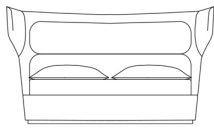

Guam

BEDS

Bed with structure in beech wood and foam. Upholstery in fabric or leather from the collection. Optional "Uma" quilting for headboard. Wooden base lacquered matt Black.

C.GUA.312.A

Bed for mattress 180 x 200
cm

C.GUA.312.B

Bed for mattress 200 x 200
cm

Standard features

L 236 D 233 H 135 cm
L 92.91 D 91.73 H 53.15 in

Standard features

L 256 D 233 H 135 cm
L 100.79 D 91.73 H 53.15 in

Guam

BEDS