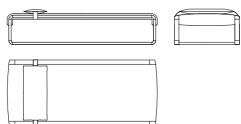

DORMEUSES

Daybed with structure in solid beech wood dyed Smokey Grey, shaped in variable section, with irregular curves and finger joints, joined to the seat with concealed pins.

Support beam in solid beech wood dyed Smokey Grey, shaped in variable section, joined to the structure with finger joints.

Seat with frame in curved multilayer poplar wood. Padding in expansive polyurethane foam and dacron. Upholstery in fabric or leather from the collection.

Cushion in variable thickness expansive polyurethane foam and goose down. Upholstery in fabric or leather from the collection.

F.WYN.371.A

Daybed

Standard features

L 196 D 85 H 40 cm

L 77.17 D 33.46 H 15.75 in