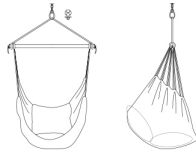

# Wild

ARMCHAIRS

---

## ARMCHAIRS

Swing chair in fabric cat. A Canvas RC Flag col. Natural and seat padded in high density expansive polyurethane foam, upholstered in fabric cat. A Canvas RC Wild Tiger col. Natural. Cords in polyamide fibres. Reinforcement band connecting the ropes to the body of the chair in leather cat. A Sauvage col. Tenebra with contrasting stitching in col. Beige. Metallic support element in iron covered in leather cat. A Sauvage col. Tenebra and decorative tip elements in zama alloy with polished galvanic gold finishing. Available also with supporting base in iron with Brushed Bronze finishing, for self-standing use.

### Standard features

dia 115 cm H 195 cm

dia 45.28 in H 76.77 in