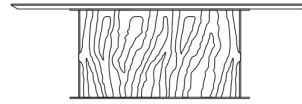

Bevelled clear, bronzed or smoked glass top available only for size 415 cm (C.B52.122.C).

C.B52.122.C

Dining table

Standard features  
L 415 D 110 H 77 cm  
L 163.39 D 43.31 H 30.31 in

C.B52.122.A

Dining table

Standard features  
L 240 D 110 H 77 cm  
L 94.49 D 43.31 H 30.31 in