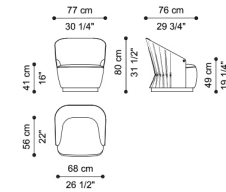

C.IND.211.A

3-seater sofa

Standard features
L 260 D 102 H 90 cm
L 102.36 D 40.16 H 35.43 in

C.IND.211.B

2-seater sofa

Standard features
L 212 D 102 H 90 cm
L 83.46 D 40.16 H 35.43 in

C.IND.221.A

Armchair

Standard features
L 77 D 76 H 80 cm
L 30.31 D 29.92 H 31.5 in

Inanda

SOFAS

UPHOLSTERY

Fabric cat. A
Fabric cat. B
Fabric cat. C
Leather cat. A
Leather cat. B

See the detailed files in the "Technical information" section