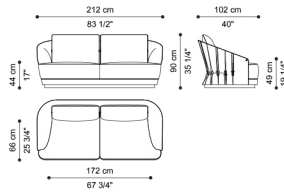

C.IND.211.A

3-seater sofa

Standard features
L 260 D 102 H 90 cm
L 102.36 D 40.16 H 35.43 in

C.IND.211.B

2-seater sofa

Standard features
L 212 D 102 H 90 cm
L 83.46 D 40.16 H 35.43 in

C.IND.221.A

Armchair

Standard features
L 77 D 76 H 80 cm
L 30.31 D 29.92 H 31.5 in

Inanda

SOFAS

UPHOLSTERY

Fabric cat. A
Fabric cat. B
Fabric cat. C
Leather cat. A
Leather cat. B

See the detailed files in the "Technical information" section