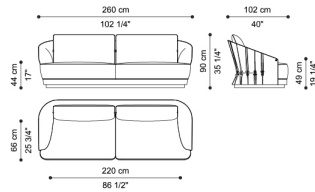

C.IND.211.A

3-seater sofa

Standard features
L 260 D 102 H 90 cm
L 102.36 D 40.16 H 35.43 in

C.IND.211.B

2-seater sofa

Standard features
L 212 D 102 H 90 cm
L 83.46 D 40.16 H 35.43 in

C.IND.221.A

Armchair

Standard features
L 77 D 76 H 80 cm
L 30.31 D 29.92 H 31.5 in

Inanda

SOFAS

UPHOLSTERY

Fabric cat. A
Fabric cat. B
Fabric cat. C
Leather cat. A
Leather cat. B

See the detailed files in the "Technical information" section