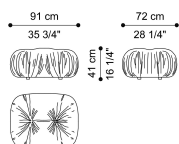

Upholstery in fabric or leather from the collection.

F.BRM.561.A

Pouf

Standard features

L 91 D 72 H 41 cm

L 35.83 D 28.35 H 16.14 in

BENCHES, FOOT-REST, POUF

UPHOLSTERY