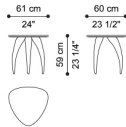

Wild

SIDE/CENTRAL TABLES

Wild

SIDE/CENTRAL TABLES

Side table with top in Black & Gold polished marble and brass plate with RC monogram applied to the centre.

Legs in polyurethane resin with Antique Bronze finishing and core in iron, attached to the top with a varnished metal plate.

C.WIL.232.A

Side table

Standard features

L 61 D 60 H 59 cm

L 24.02 D 23.62 H 23.23 in