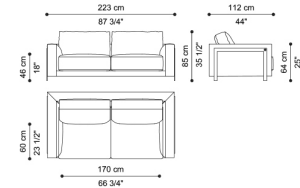

C.MAN.211.B

4-seater sofa

C.MAN.211.C

3-seater sofa

C.MAN.211.D

2-seater sofa

Standard features

L 303 D 112 H 85 cm

L 119.29 D 44.09 H 33.46 in

Standard features

L 263 D 112 H 85 cm

L 103.54 D 44.09 H 33.46 in

Standard features

L 223 D 112 H 85 cm

L 87.8 D 44.09 H 33.46 in

C.MAN.221.A

Armchair

Standard features

L 108 D 95 H 64 cm

L 42.52 D 37.4 H 25.2 in

Manhattan

SOFAS

UPHOLSTERY

Fabric cat. A
Fabric cat. B
Fabric cat. C
Leather cat. A
Leather cat. B