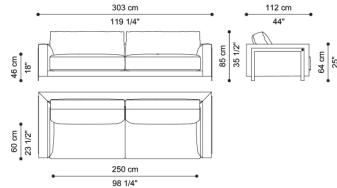

C.MAN.211.B

4-seater sofa

C.MAN.211.C

3-seater sofa

C.MAN.211.D

2-seater sofa

Standard features

L 303 D 112 H 85 cm

L 119.29 D 44.09 H 33.46 in

Standard features

L 263 D 112 H 85 cm

L 103.54 D 44.09 H 33.46 in

Standard features

L 223 D 112 H 85 cm

L 87.8 D 44.09 H 33.46 in

C.MAN.221.A

Armchair

Standard features

L 108 D 95 H 64 cm

L 42.52 D 37.4 H 25.2 in

Manhattan

SOFAS

UPHOLSTERY

Fabric cat. A
Fabric cat. B
Fabric cat. C
Leather cat. A
Leather cat. B