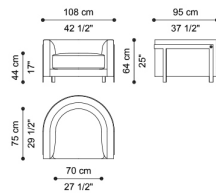

C.MAN.211.B

4-seater sofa

C.MAN.211.C

3-seater sofa

C.MAN.211.D

2-seater sofa

Standard features

L 303 D 112 H 85 cm

L 119.29 D 44.09 H 33.46 in

Standard features

L 263 D 112 H 85 cm

L 103.54 D 44.09 H 33.46 in

Standard features

L 223 D 112 H 85 cm

L 87.8 D 44.09 H 33.46 in

C.MAN.221.A

Armchair

Standard features

L 108 D 95 H 64 cm

L 42.52 D 37.4 H 25.2 in

Manhattan

SOFAS

UPHOLSTERY

Fabric cat. A
Fabric cat. B
Fabric cat. C
Leather cat. A
Leather cat. B