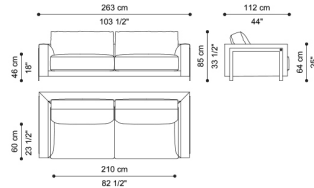

C.MAN.211.B

4-seater sofa

C.MAN.211.C

3-seater sofa

C.MAN.211.D

2-seater sofa

Standard features

L 303 D 112 H 85 cm

L 119.29 D 44.09 H 33.46 in

Standard features

L 263 D 112 H 85 cm

L 103.54 D 44.09 H 33.46 in

Standard features

L 223 D 112 H 85 cm

L 87.8 D 44.09 H 33.46 in

C.MAN.221.A

Armchair

Standard features

L 108 D 95 H 64 cm

L 42.52 D 37.4 H 25.2 in

Manhattan

SOFAS

UPHOLSTERY

Fabric cat. A
Fabric cat. B
Fabric cat. C
Leather cat. A
Leather cat. B