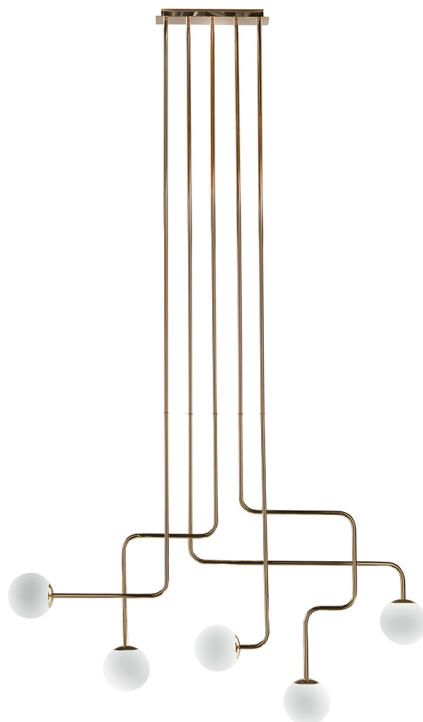

Malasaña

CHANDELIERS

5-light chandelier with structure in cylindrical section iron rods with Gold finishing.

Shades in natural satin glass.

Halogen light bulbs.

CHANDELIERS

5-light chandelier with structure in cylindrical section iron rods with Gold or Black Chrome finishing.

Shades in natural satin glass.

Halogen light bulbs.

F.MAL.615.A

Chandelier

Standard features

L 140 D 18 H 110 cm

L 55.12 D 7.09 H 43.31 in

CHANDELIERS

STRUCTURE

Gold

Black Chrome