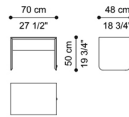

Drawer with inner cover in microfibre. Drawer front in MDF covered in Python 3D Printed, or with Antique Bronze finishing.

Shelf in bronzed glass.

C.MOE.321.A

Night table with 1 drawer

Standard features

L 70 D 48 H 50 cm

L 27.56 D 18.9 H 19.69 in

C.MOE.321.B

Night table with 2 drawers

Standard features

L 70 D 48 H 50 cm

L 27.56 D 18.9 H 19.69 in