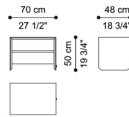

Drawer with inner cover in microfibre. Drawer front in MDF covered in Python 3D Printed, or with Antique Bronze finishing.

Shelf in bronzed glass.

C.MOE.321.A

Night table with 1 drawer

Standard features

L 70 D 48 H 50 cm

L 27.56 D 18.9 H 19.69 in

C.MOE.321.B

Night table with 2 drawers

Standard features

L 70 D 48 H 50 cm

L 27.56 D 18.9 H 19.69 in