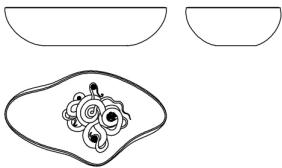

Meru

SIDE/CENTRAL TABLES

Central table with irregularly shaped structure in polyurethane resin with Antique Bronze finishing.

Top in printed extra-clear glass with back painted in black or ivory colour.

Snake and RC logo printed on the top.

C.MER.231.A

Central table

Standard features

L 128 D 76 H 30 cm

L 50.39 D 29.92 H 11.81 in