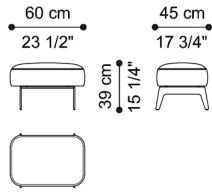

C.GUA.222.A

Pouf

Standard features
L 60 D 45 H 39 cm
L 23.62 D 17.72 H 15.35 in

Guam

POUF/STOOLS

UPHOLSTERY

Fabric cat. A
Fabric cat. B
Fabric cat. C
Leather cat. A
Leather cat. B

See the detailed files in the "Technical information" section