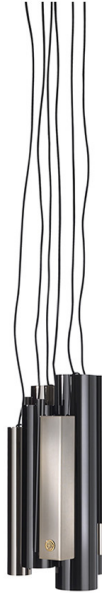

# Antigua

CHANDELIERS

# Antigua

## CHANDELIERS

Chandelier with structure in metal with Gold and Black  
Chrome finishing.

C.ANT.611.A

Chandelier

Standard features  
dia 26 cm H 125 cm  
dia 10.24 in H 49.21 in

## STRUCTURE

Metal

Gold

Black  
Chrome