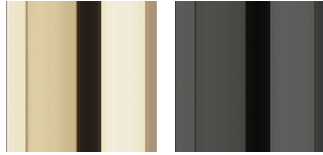

Antigua

CHANDELIERS

STRUCTURE

Metal

Gold

Black
Chrome