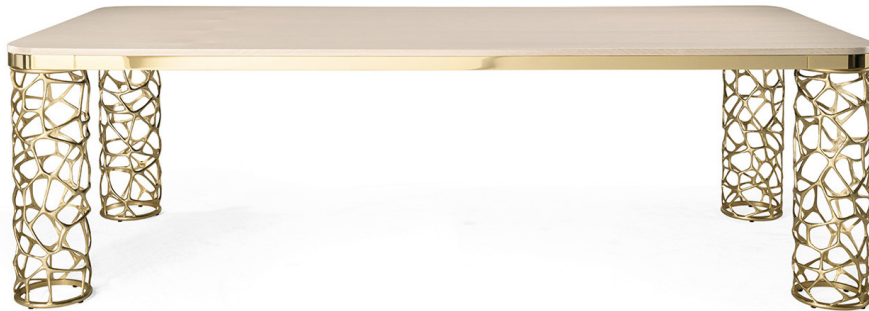

Sioraf

DINING TABLES

A spectacular dining table with a high artistic value and a strong artisan component. Sioraf is characterized by the presence of an elegant base made of cast brass hand chiselled by an expert craftsman and gold-plated, whose design recalls the typical giraffe pattern of the brand. Protagonist of the dining room, the Sioraf table creates an atmosphere of unique and inimitable charm, in perfect Roberto Cavalli Home Interiors style.

Sioraf

DINING TABLES

Dining table with metal base in gold or dark bronze finishing for Sioraf collection only.

Top in honeycomb (solid fir wood, honeycomb, MDF, iron reinforcements) veneered in essence from the collection. Frame in calendered sheet iron with gold or brushed dark bronze finishing. Lower part of the top covered in microfibre.

C.SIO.122.A

Dining table

C.SIO.122.B

Dining table

Standard features
L 300 D 110 H 76 cm
L 118.11 D 43.31 H 29.92 in

Standard features
L 250 D 110 H 76 cm
L 98.43 D 43.31 H 29.92 in

Sioraf

DINING TABLES

STRUCTURE

Wood

Oak
Veneered
Dyed Wengé

Rose
Carbalho
Veneered

Grey
Carbalho
Veneered

Eucalyptus
Frisé
Veneered