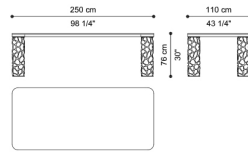

Sioraf

DINING TABLES

Dining table with metal base in gold or dark bronze finishing for Sioraf collection only.

Top in honeycomb (solid fir wood, honeycomb, MDF, iron reinforcements) veneered in essence from the collection. Frame in calendered sheet iron with gold or brushed dark bronze finishing. Lower part of the top covered in microfibre.

C.SIO.122.A

Dining table

C.SIO.122.B

Dining table

Standard features
L 300 D 110 H 76 cm
L 118.11 D 43.31 H 29.92 in

Standard features
L 250 D 110 H 76 cm
L 98.43 D 43.31 H 29.92 in

Sioraf

DINING TABLES