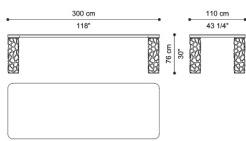

C.SIO.122.A

Dining table

C.SIO.122.B

Dining table

Standard features
L 300 D 110 H 76 cm
L 118.11 D 43.31 H 29.92 in

Standard features
L 250 D 110 H 76 cm
L 98.43 D 43.31 H 29.92 in

Sioraf

DINING TABLES