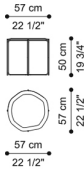

Ragali.2

SIDE/CENTRAL TABLES

Ragali.2

SIDE/CENTRAL TABLES

Side table with base in metal with Gold finishing. Top in marble cat. A Bianco Carrara (matt) with "scagliola" pattern.

C.RA2.232.A

Side table

Standard features
dia 57 cm H 50 cm
dia 22.44 in H 19.69 in