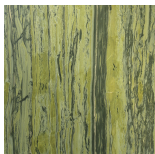

Ragali

SIDE/CENTRAL TABLES

Ragali is a functional piece of furniture with a strong decorative appeal, featuring an essential yet elegant design. The light and bright structure is characterized by a luminous gold finishing, while the Versylis marble top features a delicate mix of shades of grey, blended in a spontaneous and lively way.

Ragali

SIDE/CENTRAL TABLES

STRUCTURE

Metal

Gold

Marble

Black
Marquina

Black & Gold

Emperador
Dark

Travertino
Navona

Bianco
Carrara

Sahara Noir

Bamboo

Silk
Georgette
Blue

Versylis

Statuario
Venato

Onyx

White Onyx

Verde Giada
Onyx

Grey Onyx

Emerald
Onyx