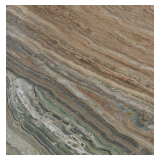

Ragali

SIDE/CENTRAL TABLES

Ragali is a functional piece of furniture with a strong decorative appeal, featuring an essential yet elegant design. The light and bright structure is characterized by a luminous gold finishing, while the Versylis marble top features a delicate mix of shades of grey, blended in a spontaneous and lively way.

Emperador
Dark

Travertino
Navona

Bianco
Carrara

Sahara Noir

Bamboo

Silk
Georgette
Blue

Versylis

Statuario
Venato

Onyx

White Onyx

Verde Giada
Onyx

Grey Onyx

Emerald
Onyx