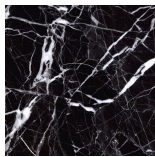

Ragali

SIDE/CENTRAL TABLES

Ragali is a functional piece of furniture with a strong decorative appeal, featuring an essential yet elegant design. The light and bright structure is characterized by a luminous gold finishing, while the Versylis marble top features a delicate mix of shades of grey, blended in a spontaneous and lively way.

Ragali

SIDE/CENTRAL TABLES

Side table with structure in curved metal tubes with Gold finishing.

Top in marble from the collection. Available on demand in onyx from the collection.

C.RAG.232.A

Side table

Standard features
dia 57 cm H 50 cm
dia 22.44 in H 19.69 in

Ragali

SIDE/CENTRAL TABLES

STRUCTURE

Metal

Gold

Marble

Black
Marquina

Black & Gold

Emperador
Dark

Travertino
Navona

Bianco
Carrara

Sahara Noir

Bamboo

Silk
Georgette
Blue

Versylis

Statuario
Venato