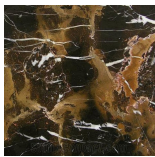

Ragali

SIDE/CENTRAL TABLES

Ragali is a functional piece of furniture with a strong decorative appeal, featuring an essential yet elegant design. The light and bright structure is characterized by a luminous gold finishing, while the Versylis marble top features a delicate mix of shades of grey, blended in a spontaneous and lively way.

Ragali

SIDE/CENTRAL TABLES

Side table with structure in curved metal tubes with Gold finishing.

Top in marble from the collection. Available on demand in onyx from the collection.

C.RAG.232.A

Side table

Standard features
dia 57 cm H 50 cm
dia 22.44 in H 19.69 in

Ragali

SIDE/CENTRAL TABLES

STRUCTURE

Metal

Gold

Marble

Black
Marquina

Black & Gold

Emperador
Dark

Travertino
Navona

Bianco
Carrara

Sahara Noir

Bamboo

Silk
Georgette
Blue

Versylis

Statuario
Venato