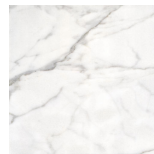

Ragali

SIDE/CENTRAL TABLES

Ragali is a functional piece of furniture with a strong decorative appeal, featuring an essential yet elegant design. The light and bright structure is characterized by a luminous gold finishing, while the Versylis marble top features a delicate mix of shades of grey, blended in a spontaneous and lively way.

Ragali

SIDE/CENTRAL TABLES

Side table with structure in curved metal tubes with Gold finishing.

Top in marble from the collection. Available on demand in onyx from the collection.

C.RAG.232.A

Side table

Standard features
dia 57 cm H 50 cm
dia 22.44 in H 19.69 in

Emperador
Dark

Travertino
Navona

Bianco
Carrara

Sahara Noir

Bamboo

Silk
Georgette
Blue

Versylis

Statuario
Venato

Onyx

White Onyx

Verde Giada
Onyx

Grey Onyx

Emerald
Onyx