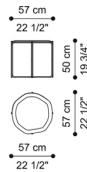

Ragali

SIDE/CENTRAL TABLES

Side table with structure in curved metal tubes with Gold finishing.

Top in marble from the collection. Available on demand in onyx from the collection.

C.RAG.232.A

Side table

Standard features
dia 57 cm H 50 cm
dia 22.44 in H 19.69 in