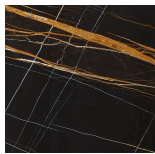

Ragali

SIDE/CENTRAL TABLES

Ragali is a functional piece of furniture with a strong decorative appeal, featuring an essential yet elegant design. The light and bright structure is characterized by a luminous gold finishing, while the Versylis marble top features a delicate mix of shades of grey, blended in a spontaneous and lively way.

Ragali

SIDE/CENTRAL TABLES

Side table with structure in curved metal tubes with Gold finishing.

Top in marble from the collection. Available on demand in onyx from the collection.

C.RAG.232.A

Side table

Standard features
dia 57 cm H 50 cm
dia 22.44 in H 19.69 in

Ragali

SIDE/CENTRAL TABLES

STRUCTURE

Metal

Gold

Marble

Black
Marquina

Black & Gold

Emperador
Dark

Travertino
Navona

Bianco
Carrara

Sahara Noir

Bamboo

Silk
Georgette
Blue

Versylis

Statuario
Venato