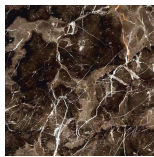

Ragali

SIDE/CENTRAL TABLES

Ragali is a functional piece of furniture with a strong decorative appeal, featuring an essential yet elegant design. The light and bright structure is characterized by a luminous gold finishing, while the Versylis marble top features a delicate mix of shades of grey, blended in a spontaneous and lively way.

Ragali

SIDE/CENTRAL TABLES

Side table with structure in curved metal tubes with Gold finishing.

Top in marble from the collection. Available on demand in onyx from the collection.

C.RAG.232.A

Side table

Standard features
dia 57 cm H 50 cm
dia 22.44 in H 19.69 in

Ragali

SIDE/CENTRAL TABLES

STRUCTURE

Metal

Gold

Marble

Black
Marquina

Black & Gold

Emperador
Dark

Travertino
Navona

Bianco
Carrara

Sahara Noir

Bamboo

Silk
Georgette
Blue

Versylis

Statuario
Venato