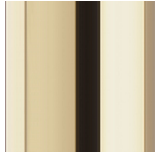

Ragali

SIDE/CENTRAL TABLES

Ragali is a functional piece of furniture with a strong decorative appeal, featuring an essential yet elegant design. The light and bright structure is characterized by a luminous gold finishing, while the Versylis marble top features a delicate mix of shades of grey, blended in a spontaneous and lively way.

Ragali

SIDE/CENTRAL TABLES

Side table with structure in curved metal tubes with Gold finishing.

Top in marble from the collection. Available on demand in onyx from the collection.

C.RAG.232.A

Side table

Standard features
dia 57 cm H 50 cm
dia 22.44 in H 19.69 in

Ragali

SIDE/CENTRAL TABLES

STRUCTURE

Metal

Gold

Marble

Black
Marquina

Black & Gold

Emperador
Dark

Travertino
Navona

Bianco
Carrara

Sahara Noir

Bamboo

Silk
Georgette
Blue

Versylis

Statuario
Venato