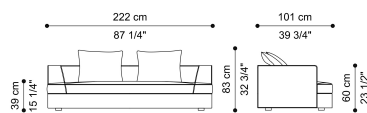

Structural back cushions in goose down.

Upholstery in fabric or leather from the collection.

F.LCS.211.A

3-seater sofa

Standard features

L 267 D 101 H 60 cm
L 105.12 D 39.76 H 23.62 in

F.LCS.211.B

2-seater sofa

Standard features

L 222 D 101 H 60 cm
L 87.4 D 39.76 H 23.62 in

SOFAS

UPHOLSTERY

Fabrics

Cat. A

Cat. B

Cat. C