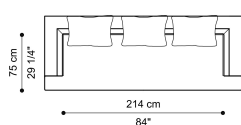

Structural back cushions in goose down.

Upholstery in fabric or leather from the collection.

F.LCS.211.A

3-seater sofa

Standard features

L 267 D 101 H 60 cm
L 105.12 D 39.76 H 23.62 in

F.LCS.211.B

2-seater sofa

Standard features

L 222 D 101 H 60 cm
L 87.4 D 39.76 H 23.62 in

SOFAS

UPHOLSTERY

Fabrics

Cat. A

Cat. B

Cat. C