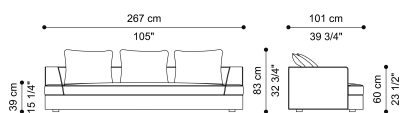

Upholstery in fabric cat. B Bouclé 23.17 Deep Night. Piping in fabric cat. B Bouclé 23.15 Light Blue.

SOFAS

Structure in solid fir wood and multilayer pine wood with elastic webbing in the seat.

Seat cushion in goose down with expansive polyurethane foam insert.

Structural back cushions in goose down.

Upholstery in fabric or leather from the collection.

F.LCS.211.A

3-seater sofa

Standard features

L 267 D 101 H 60 cm
L 105.12 D 39.76 H 23.62 in

F.LCS.211.B

2-seater sofa

Standard features

L 222 D 101 H 60 cm
L 87.4 D 39.76 H 23.62 in

SOFAS

UPHOLSTERY

Fabrics

Cat. A

Cat. B

Cat. C