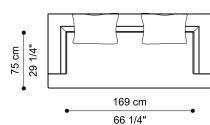

Structural back cushions in goose down.

Upholstery in fabric or leather from the collection.

F.LCS.211.A

3-seater sofa

Standard features

L 267 D 101 H 60 cm
L 105.12 D 39.76 H 23.62 in

F.LCS.211.B

2-seater sofa

Standard features

L 222 D 101 H 60 cm
L 87.4 D 39.76 H 23.62 in

SOFAS

UPHOLSTERY

Fabrics

Cat. A

Cat. B

Cat. C