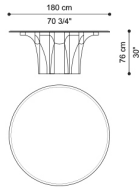

C.SOH.123.A

Round dining table

Standard features  
dia 180 cm H 76 cm  
dia 70.87 in H 29.92 in

## OPTIONALS STRUCTURE

---

Lazy Susan  
Ø 92 cm