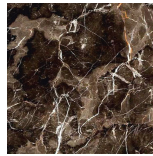

Sioraf

SIDE/CENTRAL TABLES

With its elegant marble top, Sioraf small table features a special base made of handmade brass castings, chiseled by hand and gold plated. A precious piece of furniture, easy to combine with the other elements of the collection to create a charming domestic landscape with a contemporary appeal.

Sioraf

SIDE/CENTRAL TABLES

Central table with metal base in gold or dark bronze finishing for Sioraf collection only. Top in multilayer wood in the essence from the collection, or in bevelled clear, bronzed or smoked glass, or in marble from the collection. Available on demand in onyx from the collection.

Bronzed Glass

Smoked Glass

Marble

Black Marquina

Black & Gold

Emperador Dark

Travertino Navona

Bianco Carrara

Sahara Noir

Bamboo

Silk Georgette Blue

Versylis

Statuario Venato

Onyx

White Onyx

Verde Giada Onyx