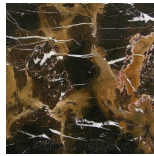

Sioraf

SIDE/CENTRAL TABLES

With its elegant marble top, Sioraf small table features a special base made of handmade brass castings, chiseled by hand and gold plated. A precious piece of furniture, easy to combine with the other elements of the collection to create a charming domestic landscape with a contemporary appeal.

Sioraf

SIDE/CENTRAL TABLES

Central table with metal base in gold or dark bronze finishing for Sioraf collection only. Top in multilayer wood in the essence from the collection, or in bevelled clear, bronzed or smoked glass, or in marble from the collection. Available on demand in onyx from the collection.

Bronzed Glass

Smoked Glass

Marble

Black Marquina

Black & Gold

Emperador Dark

Travertino Navona

Bianco Carrara

Sahara Noir

Bamboo

Silk Georgette Blue

Versylis

Statuario Venato

Onyx

White Onyx

Verde Giada Onyx